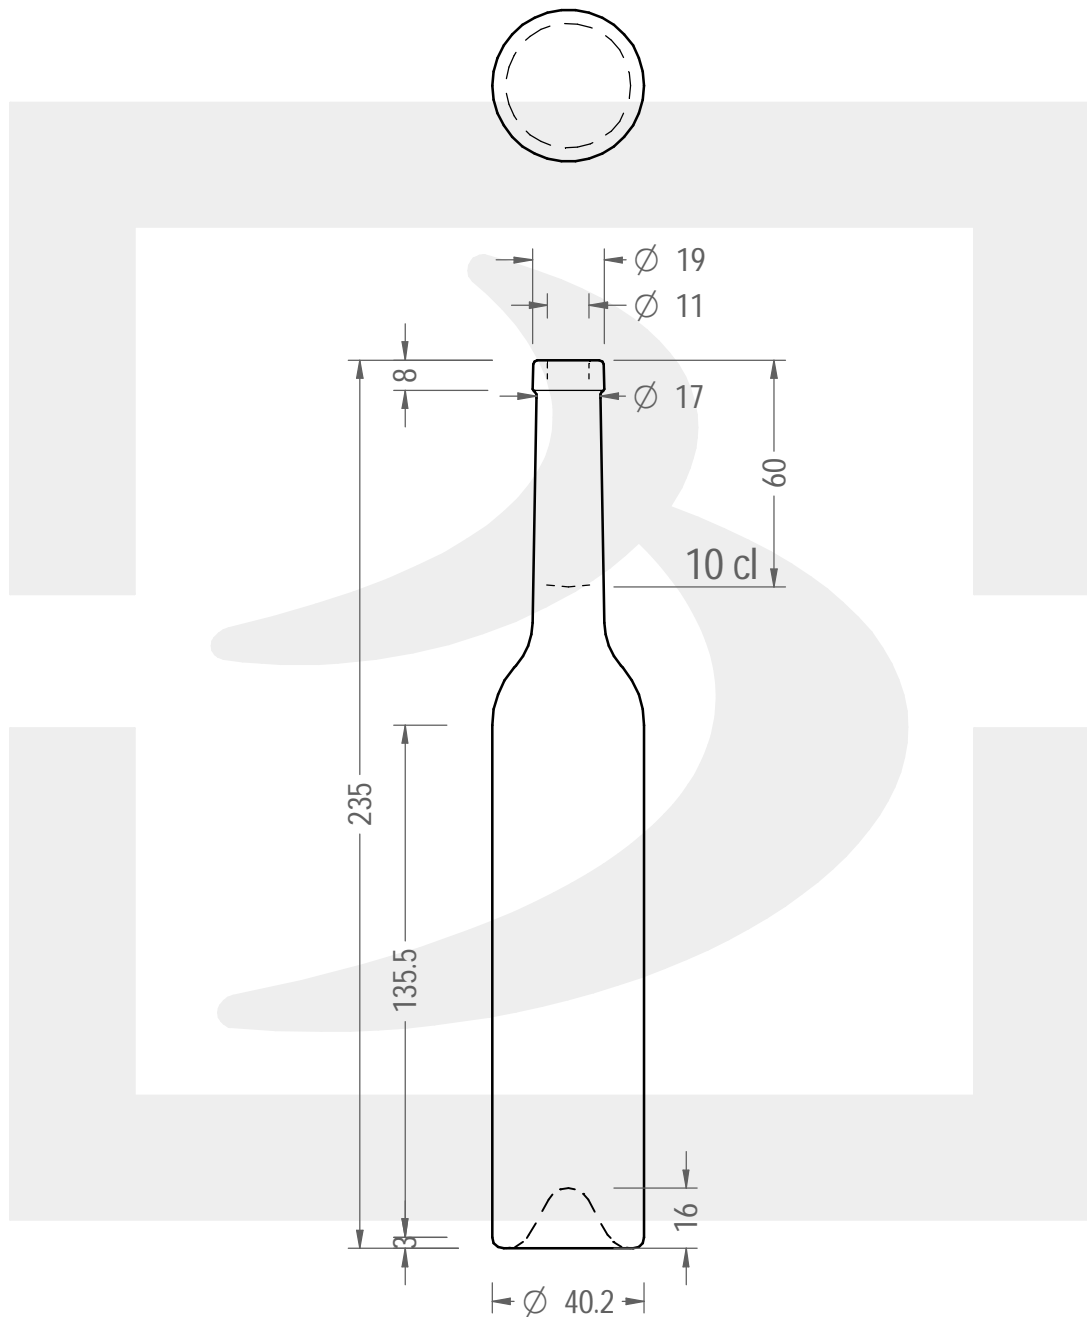

ARTICOLO / ITEM

BOT. GARDENIA 100 F8 *

Colore :
Color : BIANCO

bruni glass

berlinpackaging.eu

Il disegno è puramente indicativo e non vincolante - Berlin Packaging Italy S.p.A. non assume garanzia od obbligazione alcuna per l'utilizzo del presente disegno nè per le informazioni in esso riportate
This drawing is approximate and not binding - Berlin Packaging Italy S.p.A. does not assume any guarantee or obligation for use of this drawing or for information contained therein

Capacità R.B. (c.c.):	107	Peso vetro (gr):	250
Brimful capacity (c.c.):		Glass weight (gr):	
Altezza tot. (mm):	235	Bocca:	FASCETTA
Total height (mm):		Finish:	
Diametro corpo (mm):	40.2	Min. foro passante (mm):	9
Body diameter (mm):		Minimum through bore (mm):	
Resistenza a pressione (bar):	-	Scala:	1:2
Pressure resistance (bar):		Scale:	

Per ulteriori informazioni tecniche contattare il referente commerciale
For full technical details please contact sales representative

COD. ARTICOLO / ITEM CODE
05315T1

Data ultimo aggiornamento / Last update: 27/10/2021
Origine / Source: 05315