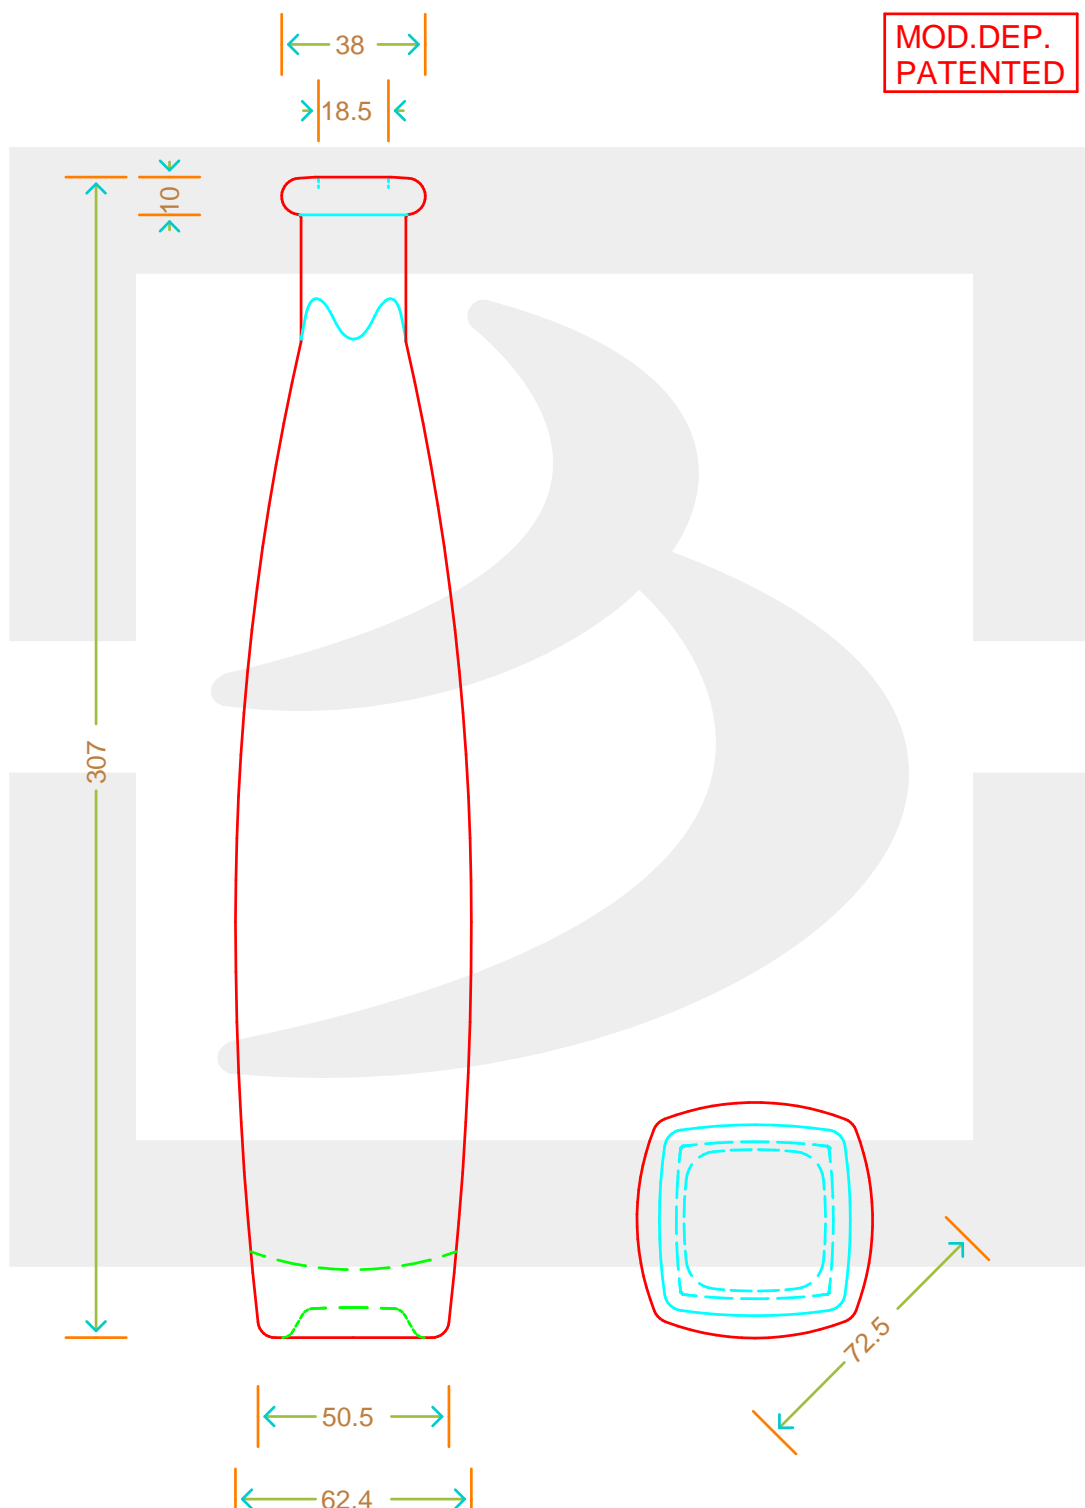

ARTICOLO / ITEM

BOT. LEGEND 500 CARRE A 10 DG *

Colore : BIANCO
Color : BIANCO

bruni glass

berlinpackaging.eu

MOD.DEP.
PATENTED

Il disegno è puramente indicativo e non vincolante - Berlin Packaging Italy S.p.A. non assume garanzia od obbligazione alcuna per l'utilizzo del presente disegno nè per le informazioni in esso riportate
This drawing is approximate and not binding - Berlin Packaging Italy S.p.A. does not assume any guarantee or obligation for use of this drawing or for information contained therein

Capacità R.B. (c.c.):	517	Peso vetro (gr):	500
Brimful capacity (c.c.):		Glass weight (gr):	
Altezza tot. (mm):	307	Bocca:	ANELLO
Total height (mm):		Finish:	
Diametro corpo (mm):	62.4	Min. foro passante (mm):	
Body diameter (mm):		Minimum through bore (mm):	
Resistenza a pressione (bar):	-	Scala:	1:1
Pressure resistance (bar):		Scale:	

Per ulteriori informazioni tecniche contattare il referente commerciale
For full technical details please contact sales representative

COD. ARTICOLO / ITEM CODE
10471D1

Data ultimo aggiornamento / Last update: 29/11/2021
Origine / Source: 10471