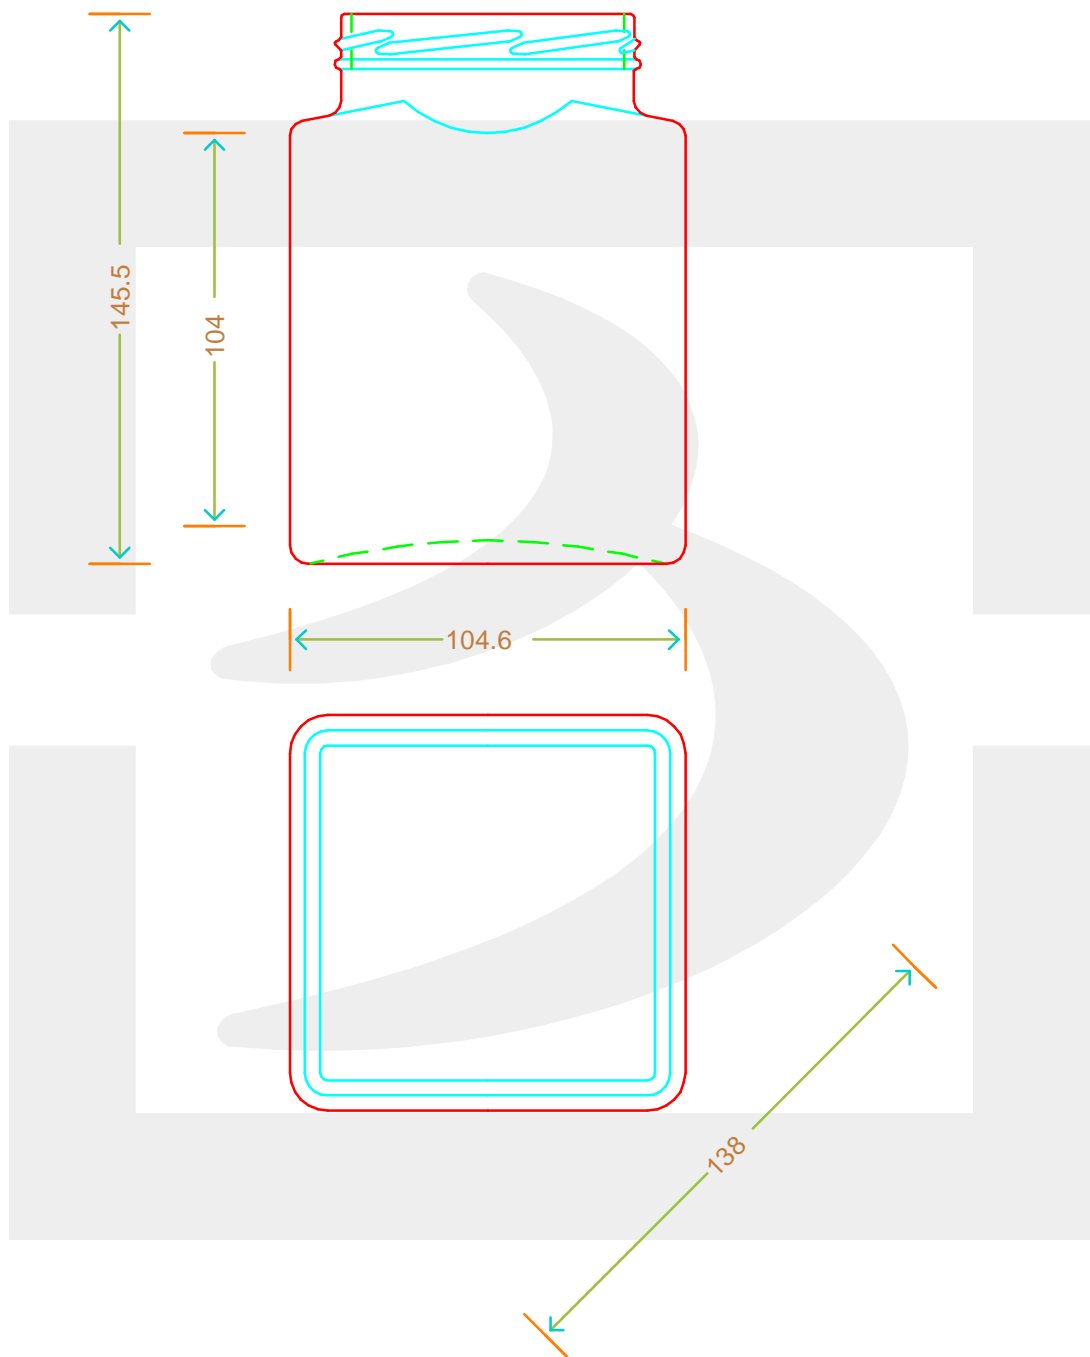

# VASO QUADRO L 1062 T 82 \* FV

Colore : BIANCO  
Color :

 **bruni glass**  
a **berlin packaging** company

www.bruniglass.com

SCALA: -  
SCALE:

Capacità R.B. (c.c.) : Brimful cap. (c.c.) :	1062	Peso vetro (gr): Glass weight (gr):	740
Altezza tot (mm): Total height (mm):	145.5	Bocca: Finish:	TWIST-OFF
Diametro corpo (mm): Body diameter (mm):	104.6	Min. foro passante (mm): Minimum through bore (mm):	

LE QUOTE SONO ESPRESSE IN mm  
DIMENSIONS ARE EXPRESSED IN mm

COD. ARTICOLO / ITEM CODE  
**11365P1**

Data ultimo aggiornamento / Last update: 14/09/2021  
Origine / Source: 11365