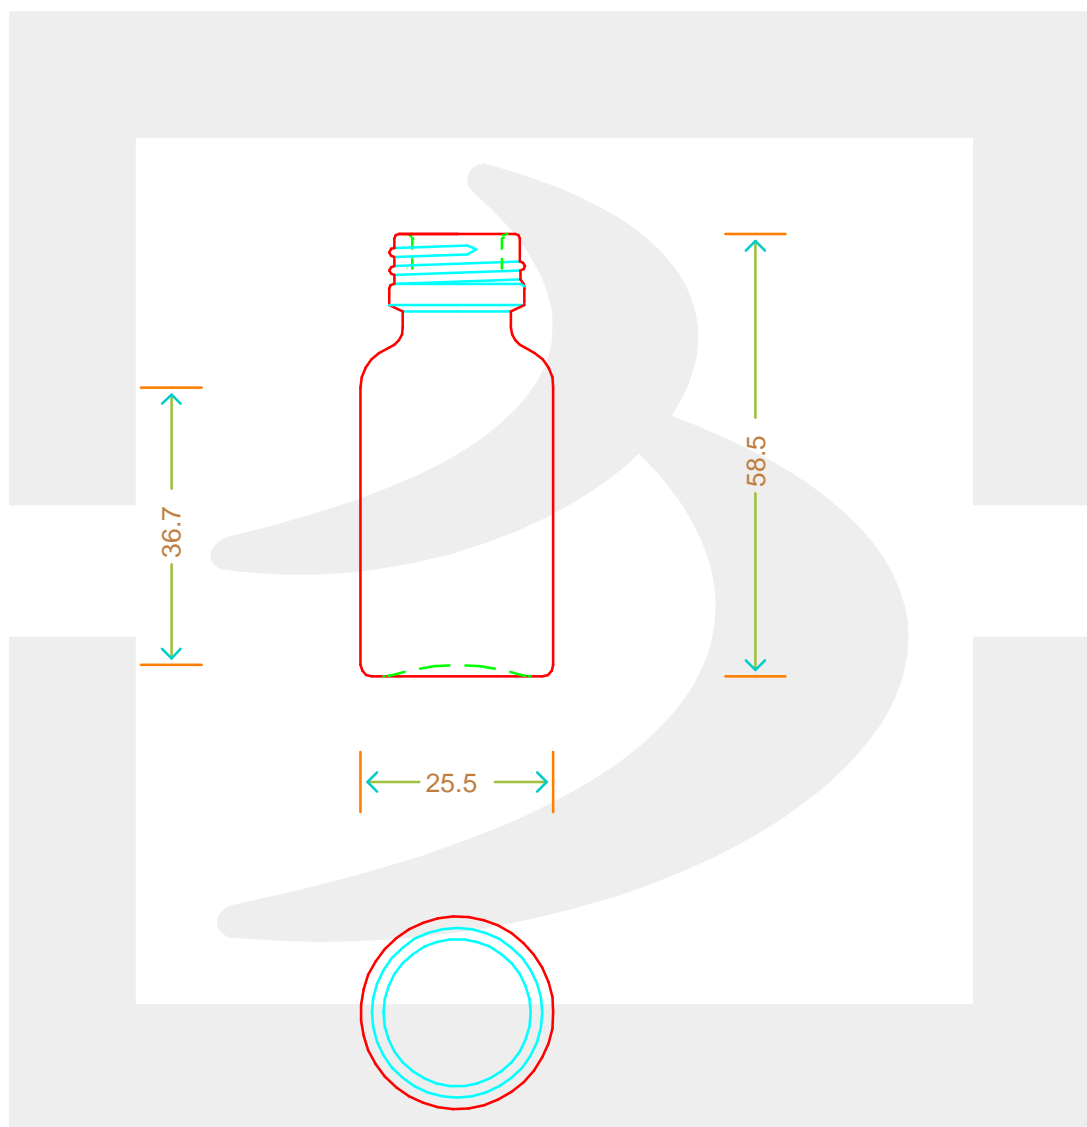

ARTICOLO / ITEM

FLACONE TONDO 10 P 18 VG # *

Colore : GIALLO
Color :

 **bruni glass**
a berlin packaging company

www.bruniglass.com

SCALA: -
SCALE:

Capacità R.B. (c.c.) : Brimful cap. (c.c.) :	15	Peso vetro (gr): Glass weight (gr):	24
Altezza tot (mm): Total height (mm):	58.5	Bocca: Finish:	PILFER-PROOF
Diametro corpo (mm): Body diameter (mm):	25.5	Min. foro passante (mm): Minimum through bore (mm):	

LE QUOTE SONO ESPRESSE IN mm
DIMENSIONS ARE EXPRESSED IN mm

COD. ARTICOLO / ITEM CODE
12658T2

Data ultimo aggiornamento / Last update: 14/09/2021
Origine / Source: 12658