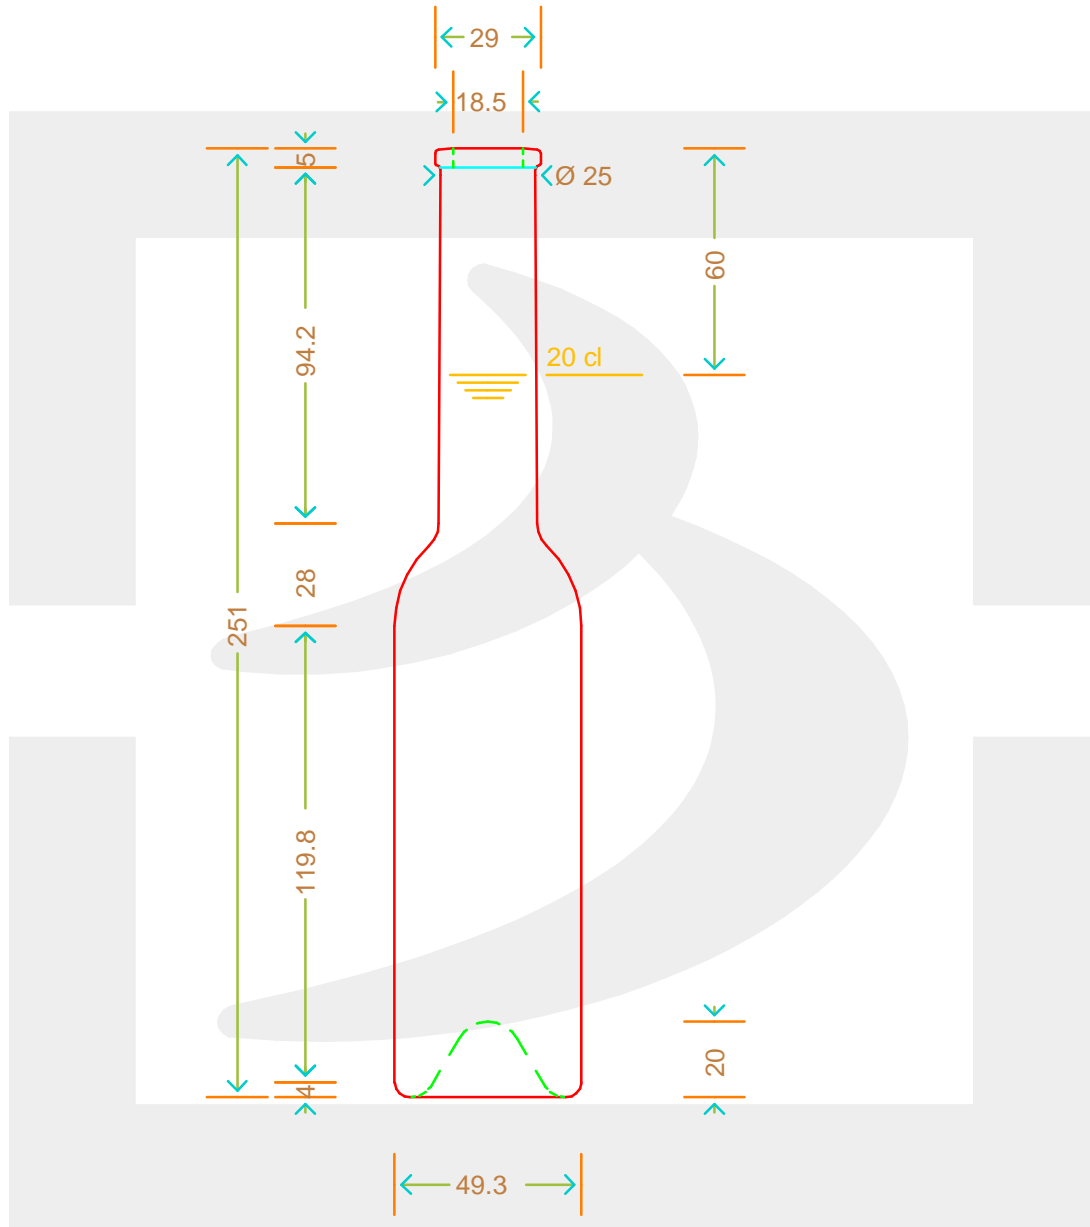

# BOT. SINFONIA 200 F5 DG \$ \*

Colore : BIANCO  
Color :

 **bruni glass**  
a **berlin packaging** company

www.bruniglass.com

SCALA: -  
SCALE:

Capacità R.B. (c.c.) : Brimful cap. (c.c.) :	215	Peso vetro (gr): Glass weight (gr):	250
Altezza tot (mm): Total height (mm):	251	Bocca: Finish:	FASCETTA
Diametro corpo (mm): Body diameter (mm):	49.3	Min. foro passante (mm): Minimum through bore (mm):	14

LE QUOTE SONO ESPRESSE IN mm  
DIMENSIONS ARE EXPRESSED IN mm

COD. ARTICOLO / ITEM CODE

**12790T1**