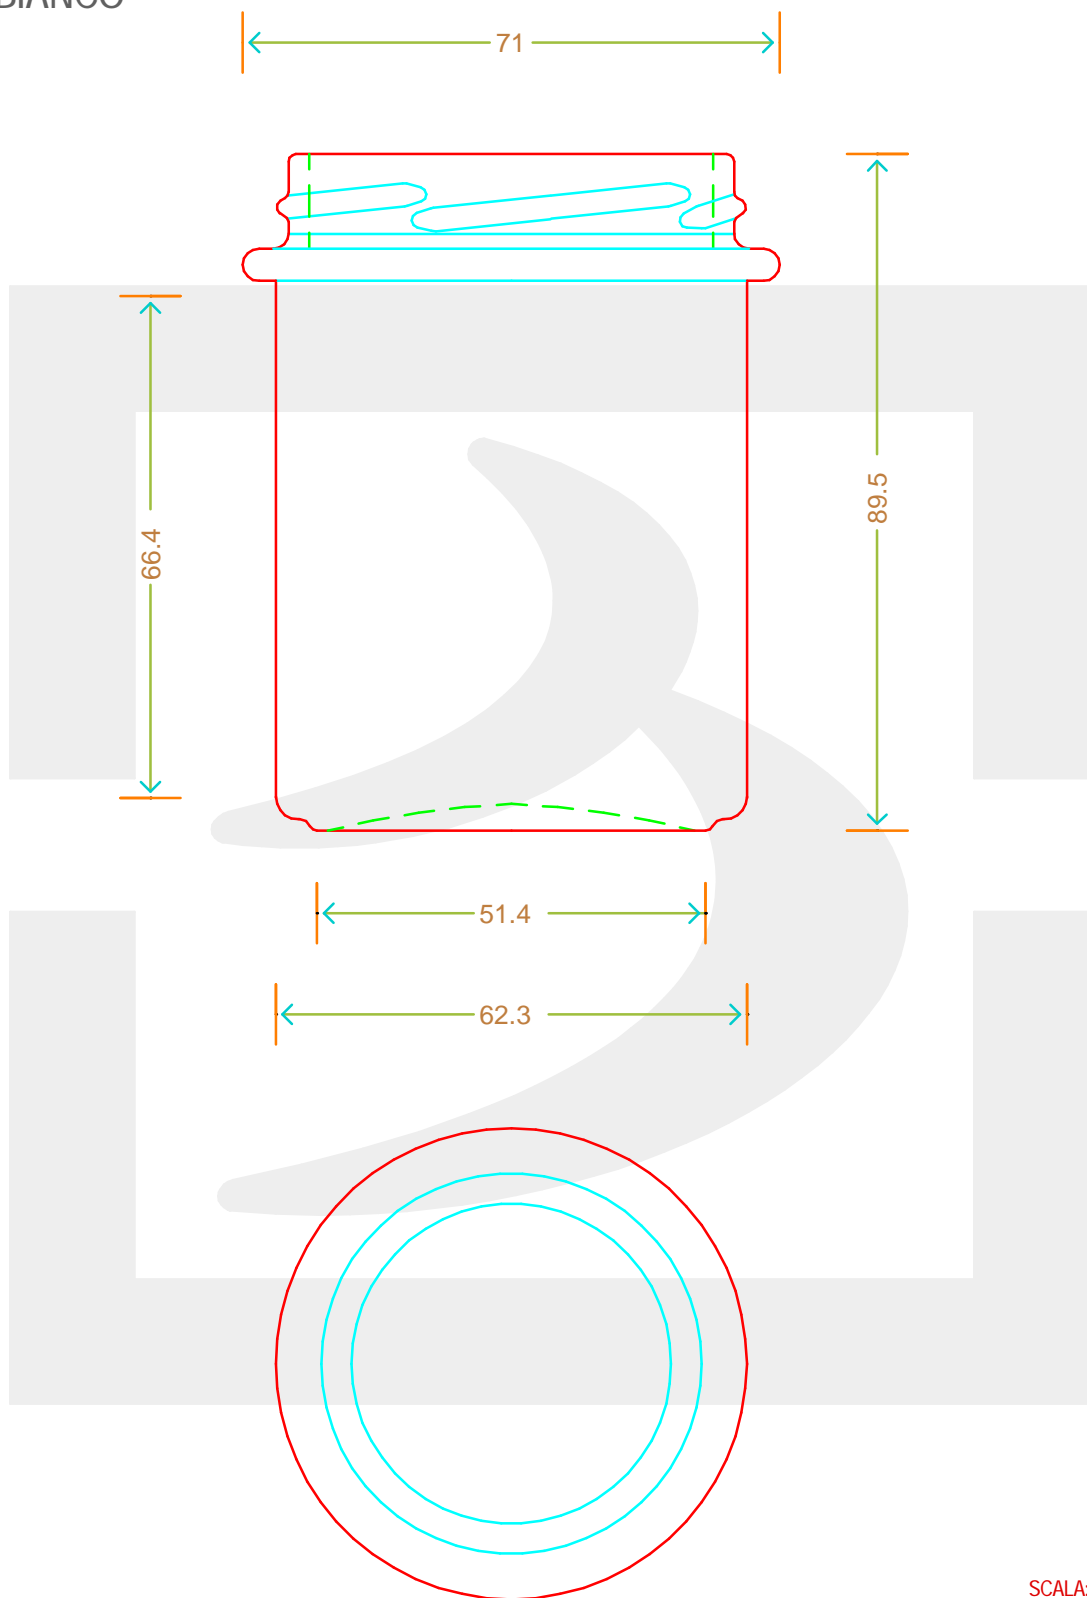

ARTICOLO / ITEM

VASO BONTA' BRUNI 212 T 66 *

bruni glass
a berlin packaging company

www.bruniglass.com

Colore : BIANCO
Color :

SCALA: -
SCALE:

Capacità R.B. (c.c.) : Brimful cap. (c.c.) :	212	Peso vetro (gr): Glass weight (gr):	140
Altezza tot (mm): Total height (mm):	89.5	Bocca: Finish:	TWIST-OFF
Diametro corpo (mm): Body diameter (mm):	62.3	Min. foro passante (mm): Minimum through bore (mm):	

LE QUOTE SONO ESPRESSE IN mm
DIMENSIONS ARE EXPRESSED IN mm

COD. ARTICOLO / ITEM CODE

13016T1