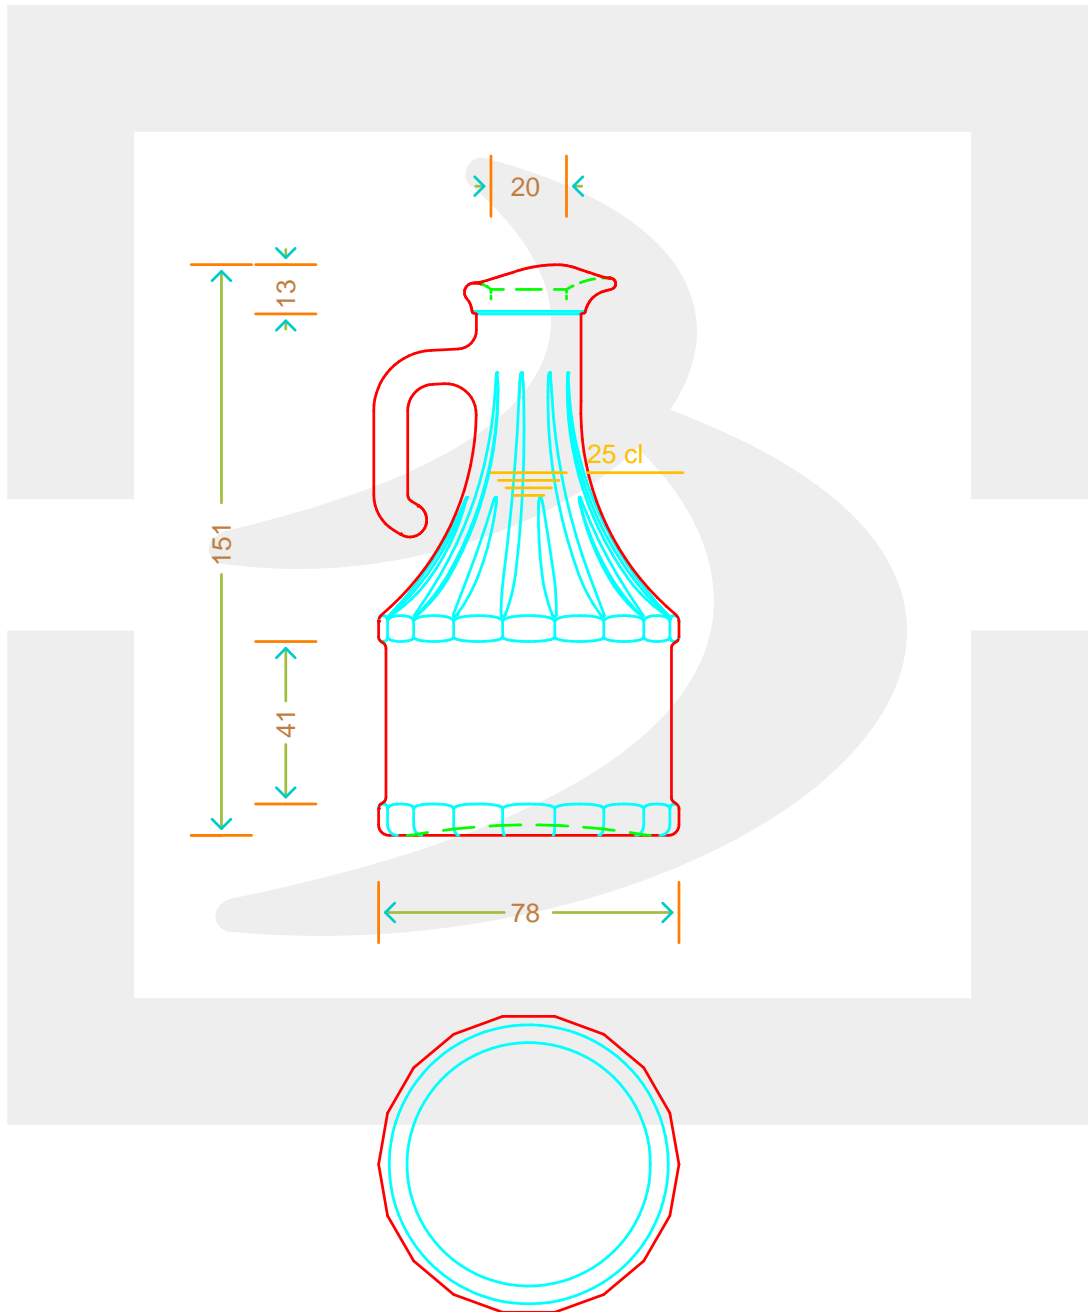

ARTICOLO / ITEM

BOT. CARAFFINA LUCIA 250 CB MB * FV

Colore : MEZZO-BIANCO
Color :

bruni glass

berlinpackaging.eu

Il disegno è puramente indicativo e non vincolante - Berlin Packaging Italy S.p.A. non assume garanzia od obbligazione alcuna per l'utilizzo del presente disegno nè per le informazioni in esso riportate
This drawing is approximate and not binding - Berlin Packaging Italy S.p.A. does not assume any guarantee or obligation for use of this drawing or for information contained therein

Capacità R.B. (c.c.): Brimful capacity (c.c.):	0.000	Peso vetro (gr): Glass weight (gr):	265
Altezza tot. (mm): Total height (mm):	151	Bocca: Finish:	BECCUCCIO
Diametro corpo (mm): Body diameter (mm):	78	Min. foro passante (mm): Minimum through bore (mm):	
Resistenza a pressione (bar): Pressure resistance (bar):	-	Scala: Scale:	1:1

Per ulteriori informazioni tecniche contattare il referente commerciale
For full technical details please contact sales representative

COD. ARTICOLO / ITEM CODE
14138P1

Data ultimo aggiornamento / Last update: 01/12/2021
Origine / Source: 14138