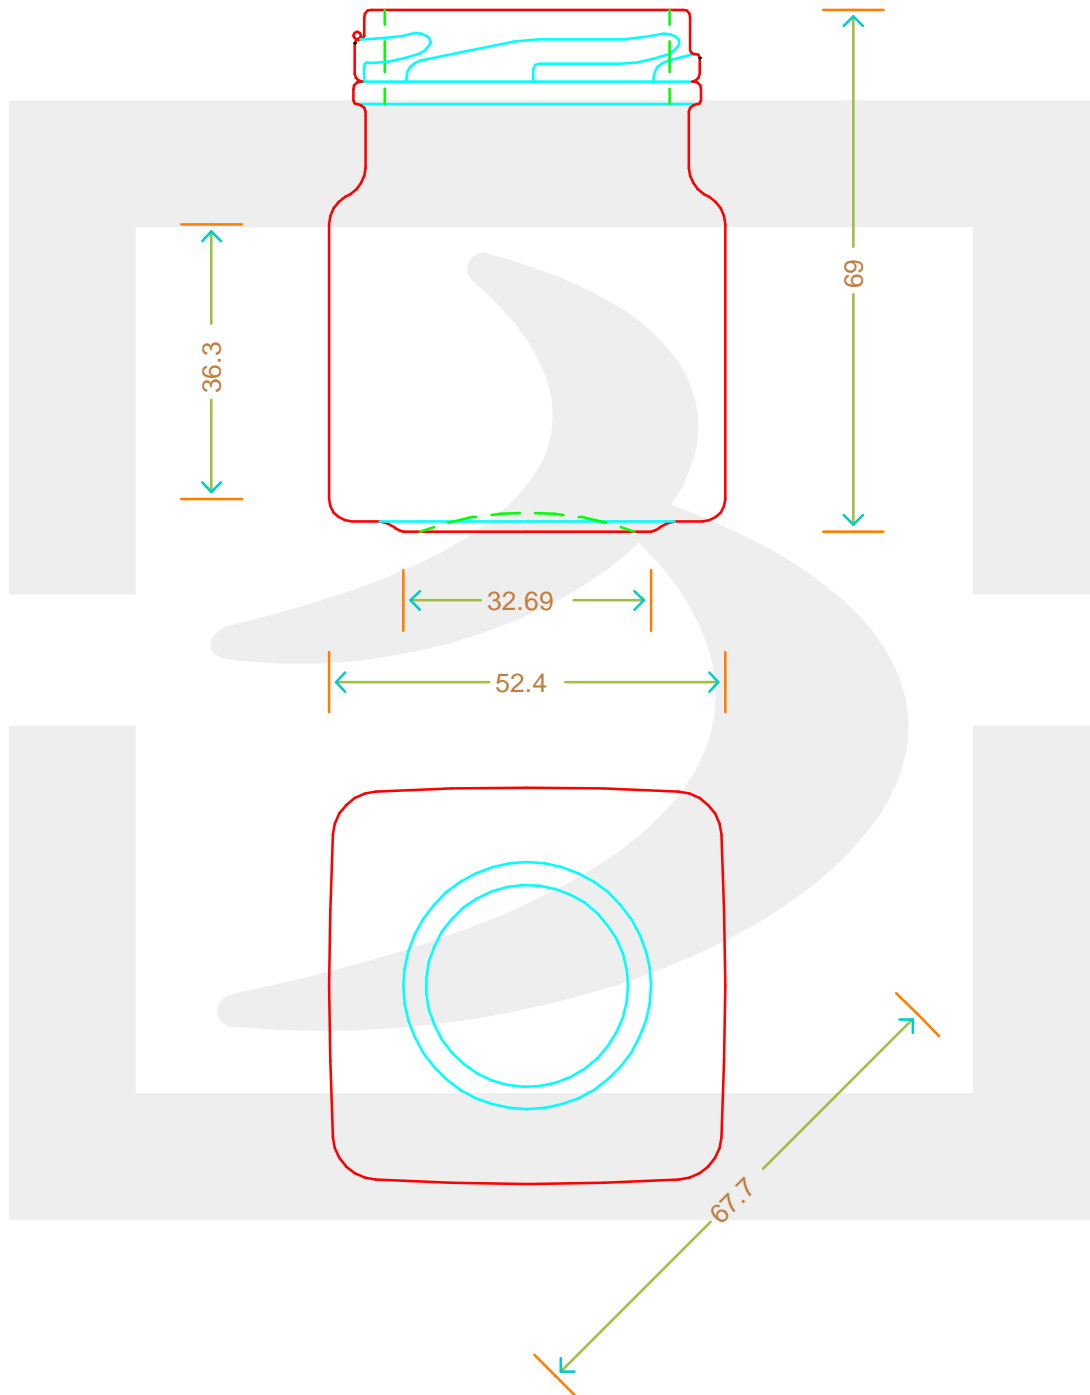

ARTICOLO / ITEM

VASO QUADRO L 106 T 48 # *

Colore : BIANCO
Color :

 **bruni glass**
a **berlin packaging** company

www.bruniglass.com

SCALA:
SCALE: -

Capacità R.B. (c.c.) : Brimful cap. (c.c.) :	106	Peso vetro (gr): Glass weight (gr):	115
Altezza tot (mm): Total height (mm):	69	Bocca: Finish:	TWIST-OFF
Diametro corpo (mm): Body diameter (mm):	52.4	Min. foro passante (mm): Minimum through bore (mm):	

LE QUOTE SONO ESPRESSE IN mm
DIMENSIONS ARE EXPRESSED IN mm

COD. ARTICOLO / ITEM CODE

14750T1