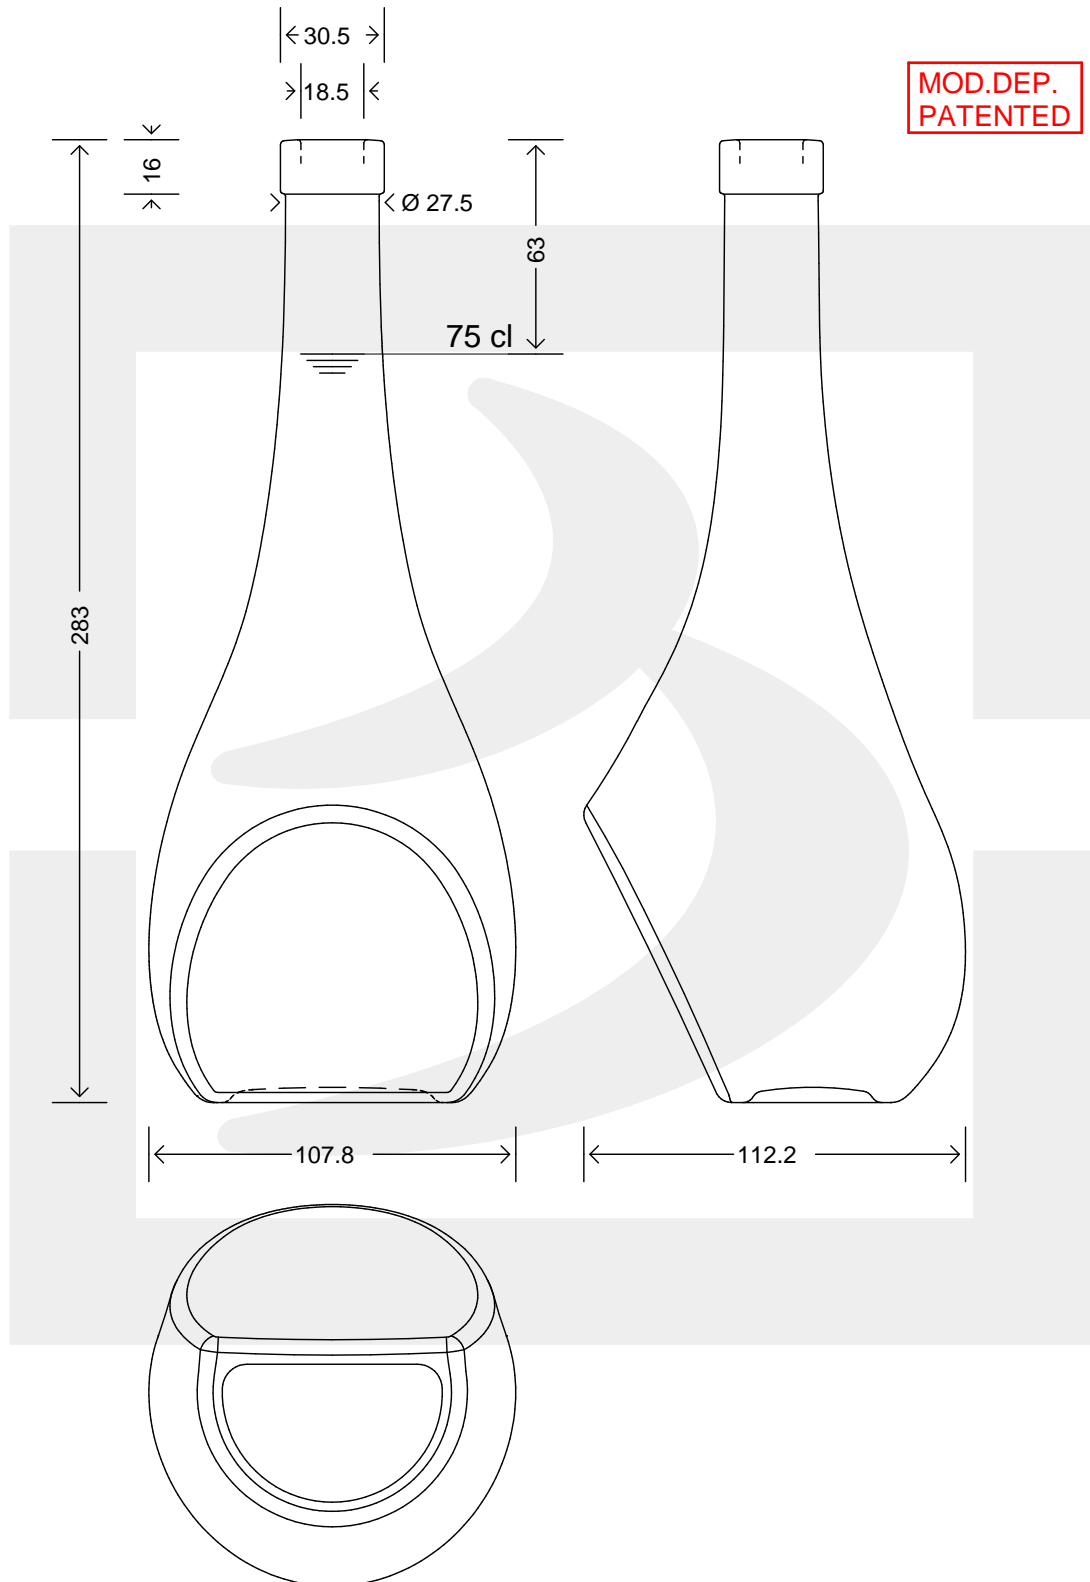

ARTICOLO / ITEM

BOT. DUE FONDOS 750 F16 VA *

Colore : VERDE ANTICO
Color : VERDE ANTICO

bruni glass

berlinpackaging.eu

Il disegno è puramente indicativo e non vincolante - Berlin Packaging Italy S.p.A. non assume garanzia od obbligazione alcuna per l'utilizzo del presente disegno nè per le informazioni in esso riportate
This drawing is approximate and not binding - Berlin Packaging Italy S.p.A. does not assume any guarantee or obligation for use of this drawing or for information contained therein

Capacità R.B. (c.c.): Brimful capacity (c.c.):	770	Peso vetro (gr): Glass weight (gr):	600
Altezza tot. (mm): Total height (mm):	283	Bocca: Finish:	FASCETTA
Diametro corpo (mm): Body diameter (mm):	112.2	Min. foro passante (mm): Minimum through bore (mm):	
Resistenza a pressione (bar): Pressure resistance (bar):	-	Scala: Scale:	1:1

Per ulteriori informazioni tecniche contattare il referente commerciale
For full technical details please contact sales representative

COD. ARTICOLO / ITEM CODE
15054D2

Data ultimo aggiornamento / Last update: 24/11/2021
Origine / Source: 15054