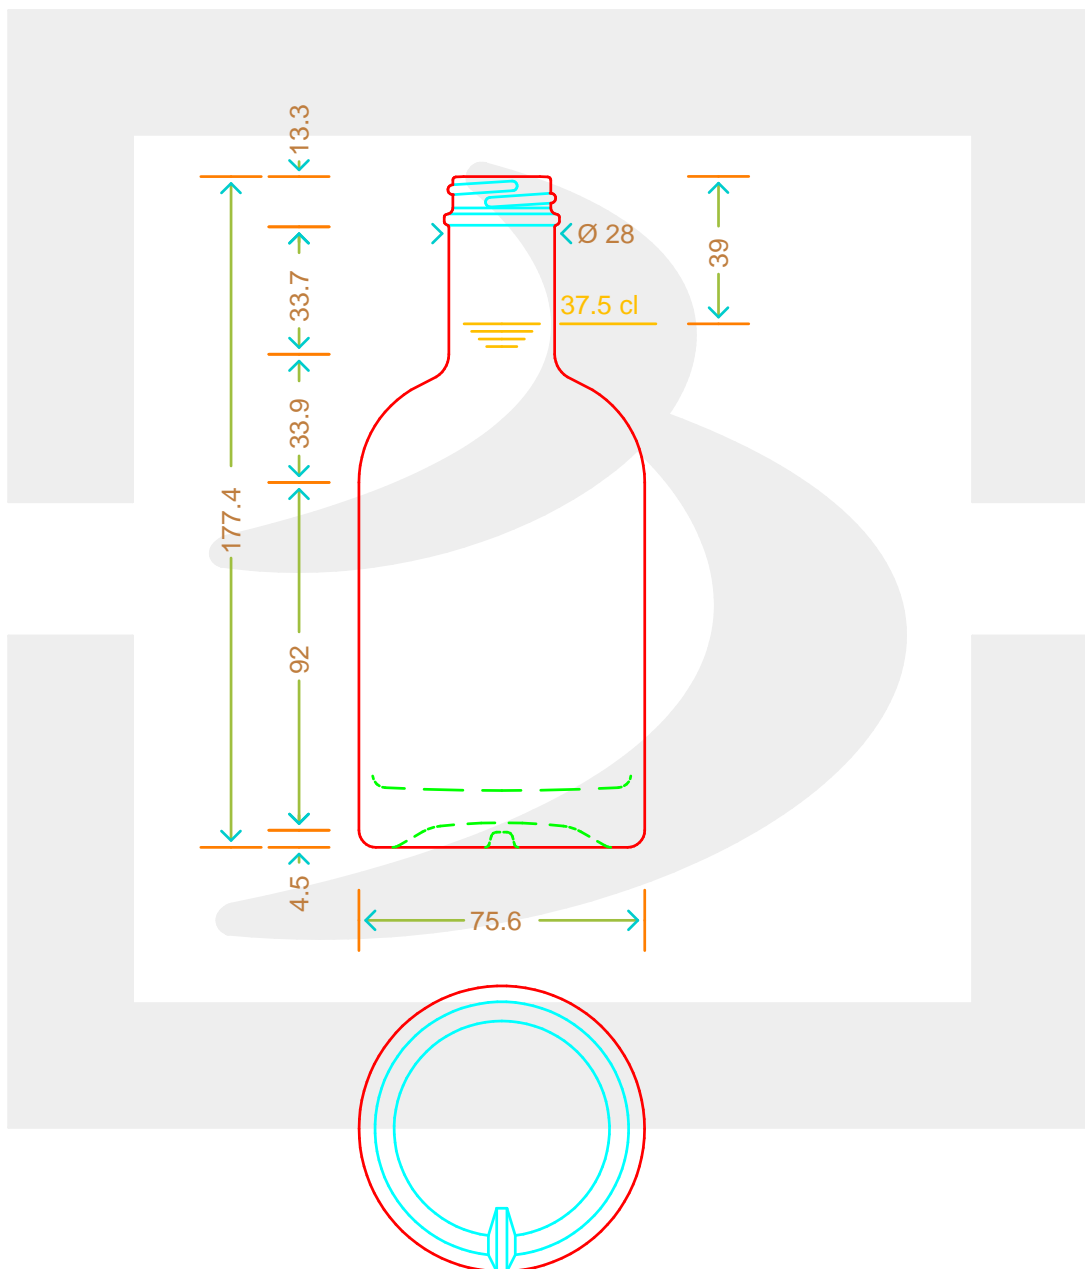

ARTICOLO / ITEM

BOT. NOCTURNE 375 RONDE GPI400 $ *

Colore : BIANCO
Color : BIANCO

berlinpackaging.eu

MOD.DEP.
PATENTED

Il disegno è puramente indicativo e non vincolante - Berlin Packaging Italy S.p.A. non assume garanzia od obbligazione alcuna per l'utilizzo del presente disegno nè per le informazioni in esso riportate
This drawing is approximate and not binding - Berlin Packaging Italy S.p.A. does not assume any guarantee or obligation for use of this drawing or for information contained therein

Capacità R.B. (c.c.): Brimful capacity (c.c.):	386	Peso vetro (gr): Glass weight (gr):	400
Altezza tot. (mm): Total height (mm):	177.4	Bocca: Finish:	GPI
Diametro corpo (mm): Body diameter (mm):	75.6	Min. foro passante (mm): Minimum through bore (mm):	
Resistenza a pressione (bar): Pressure resistance (bar):	-	Scala: Scale:	1:1

Per ulteriori informazioni tecniche contattare il referente commerciale
For full technical details please contact sales representative

COD. ARTICOLO / ITEM CODE
15311P1

Data ultimo aggiornamento / Last update: 24/11/2021
Origine / Source: 15311