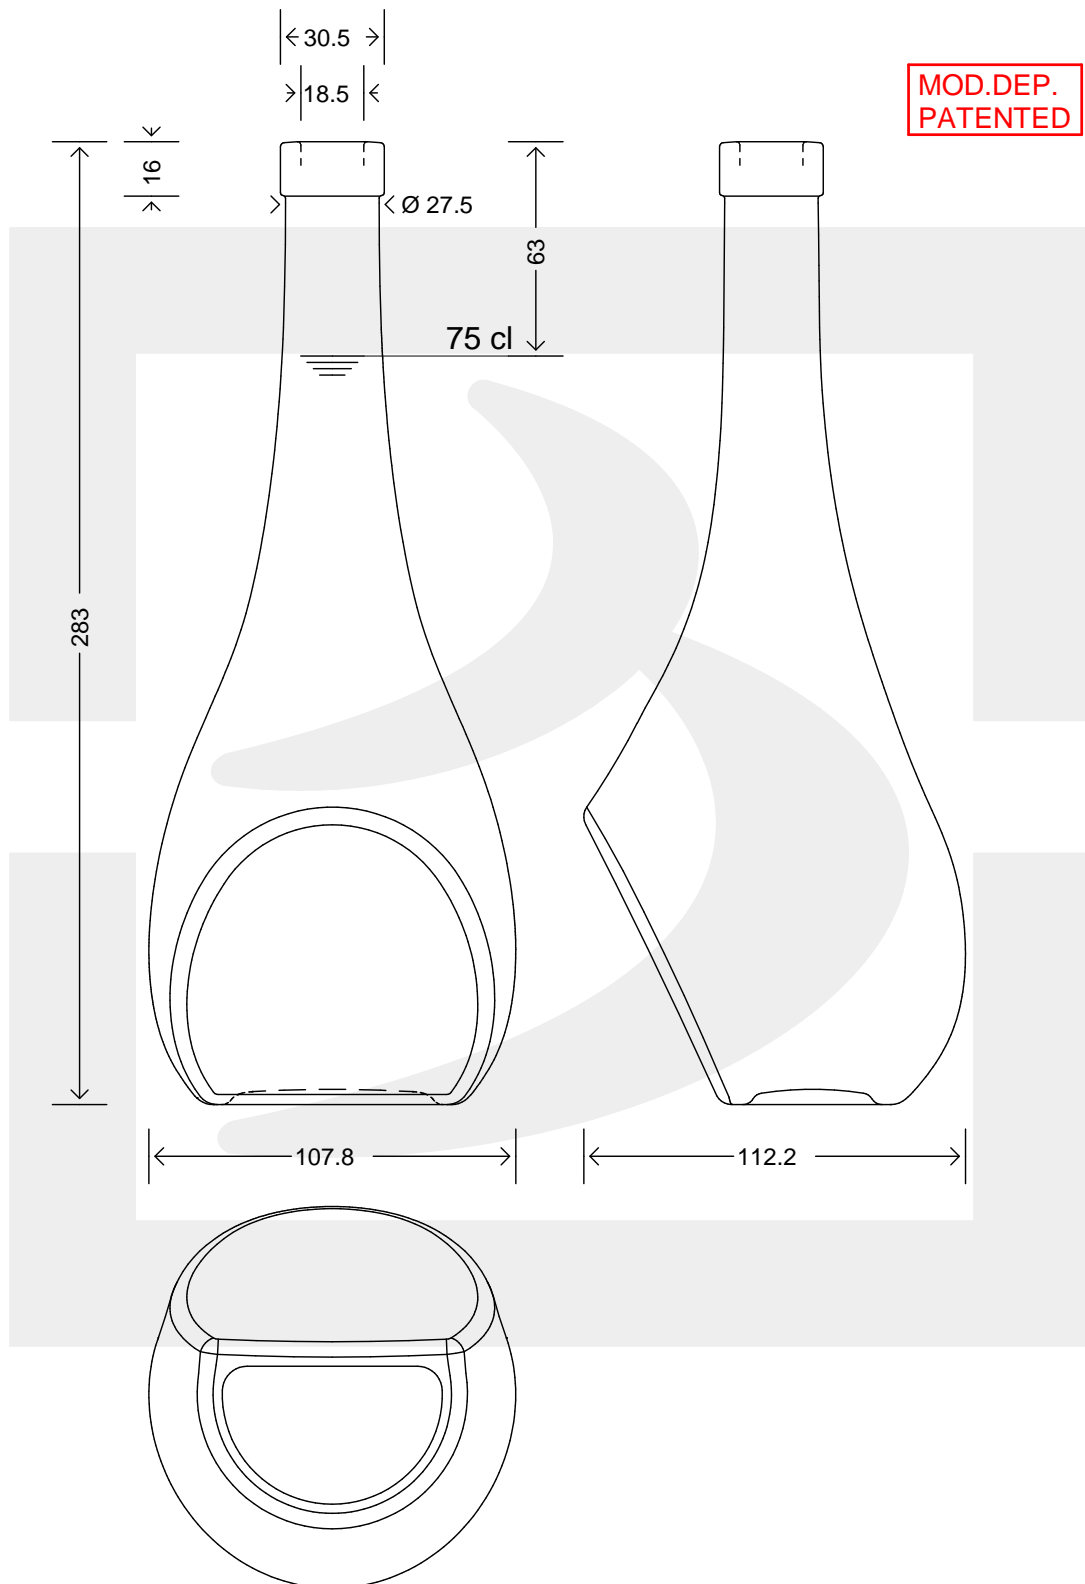

ARTICOLO / ITEM

BOT. DUE FONDOS 750 F16 *

Colore : BIANCO
Color : BIANCO

bruni glass

berlinpackaging.eu

Il disegno è puramente indicativo e non vincolante - Berlin Packaging Italy S.p.A. non assume garanzia od obbligazione alcuna per l'utilizzo del presente disegno nè per le informazioni in esso riportate
This drawing is approximate and not binding - Berlin Packaging Italy S.p.A. does not assume any guarantee or obligation for use of this drawing or for information contained therein

Capacità R.B. (c.c.): Brimful capacity (c.c.):	770	Peso vetro (gr): Glass weight (gr):	600
Altezza tot. (mm): Total height (mm):	283	Bocca: Finish:	FASCETTA
Diametro corpo (mm): Body diameter (mm):	108.1	Min. foro passante (mm): Minimum through bore (mm):	
Resistenza a pressione (bar): Pressure resistance (bar):	-	Scala: Scale:	1:1

Per ulteriori informazioni tecniche contattare il referente commerciale
For full technical details please contact sales representative

COD. ARTICOLO / ITEM CODE
15356D2

Data ultimo aggiornamento / Last update: 24/11/2021
Origine / Source: 15054