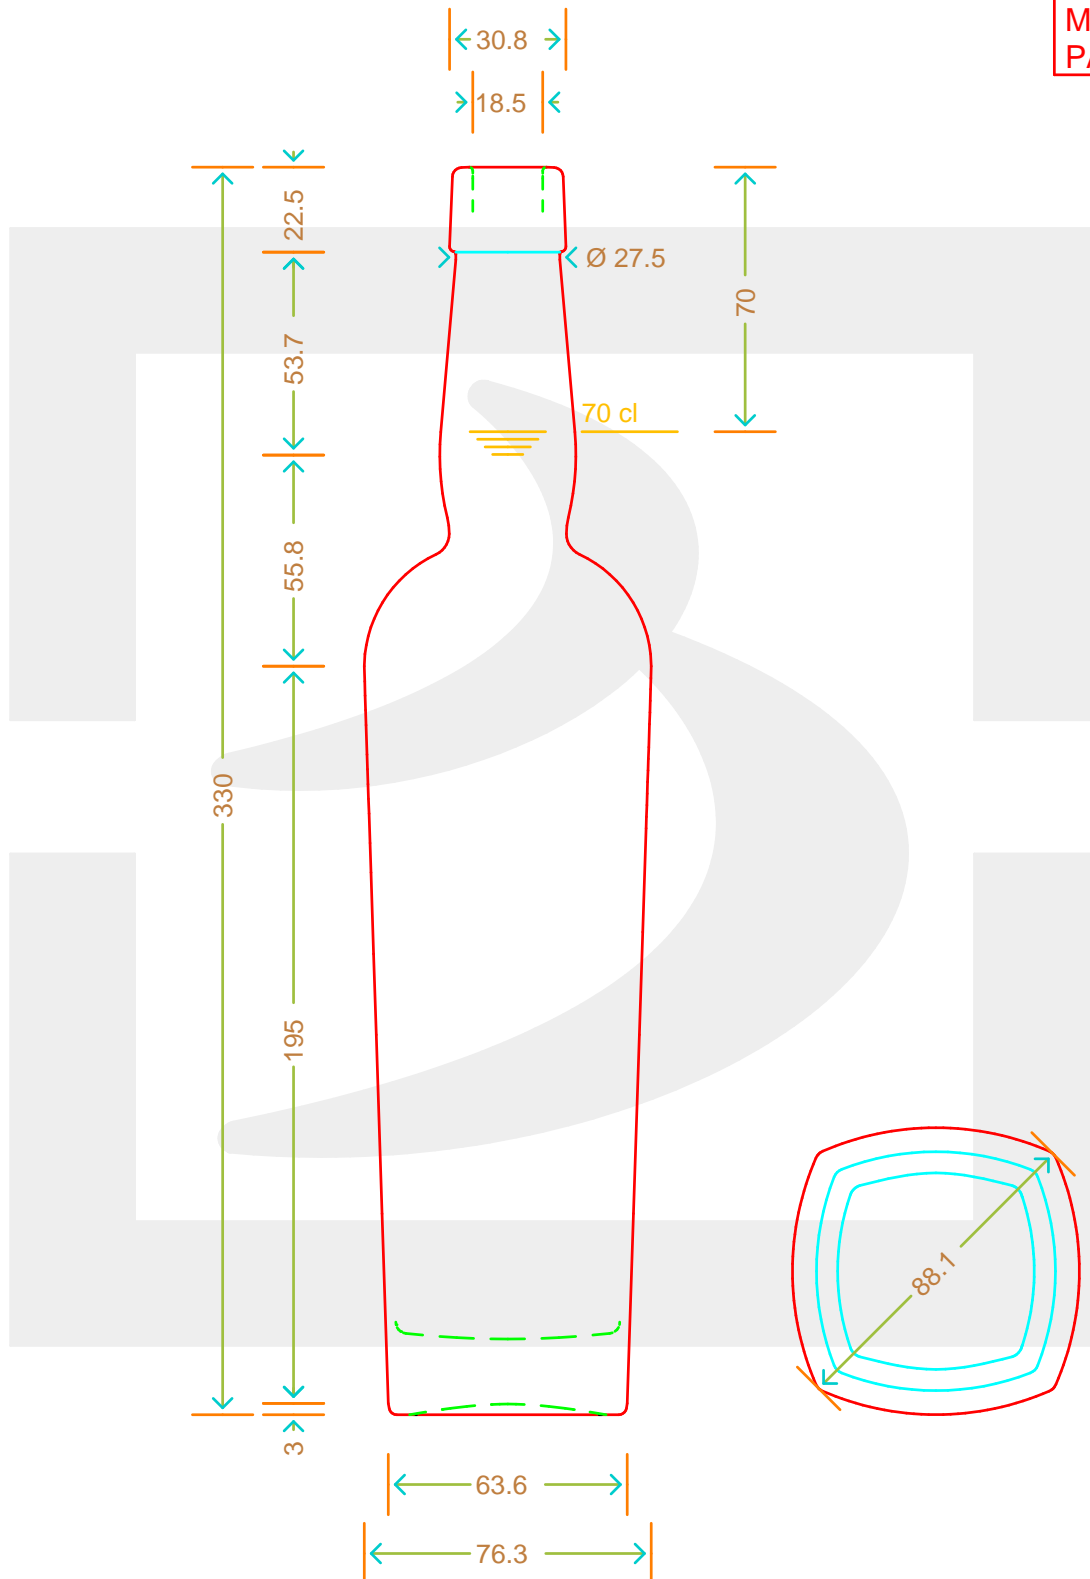

ARTICOLO / ITEM

BOT. ELIZABETH 700 F 22,5 FP *

Colore : BIANCO
Color : BIANCO

bruni glass

berlinpackaging.eu

MOD.DEP.
PATENTED

Il disegno è puramente indicativo e non vincolante - Berlin Packaging Italy S.p.A. non assume garanzia od obbligazione alcuna per l'utilizzo del presente disegno nè per le informazioni in esso riportate
This drawing is approximate and not binding - Berlin Packaging Italy S.p.A. does not assume any guarantee or obligation for use of this drawing or for information contained therein

Capacità R.B. (c.c.):	730	Peso vetro (gr):	750
Brimful capacity (c.c.):		Glass weight (gr):	
Altezza tot. (mm):	330	Bocca:	FASCETTA
Total height (mm):		Finish:	
Diametro corpo (mm):	76.3	Min. foro passante (mm):	16
Body diameter (mm):		Minimum through bore (mm):	
Resistenza a pressione (bar):	-	Scala:	1:1
Pressure resistance (bar):		Scale:	

Per ulteriori informazioni tecniche contattare il referente commerciale
For full technical details please contact sales representative

COD. ARTICOLO / ITEM CODE
15772D3

Data ultimo aggiornamento / Last update: 24/11/2021
Origine / Source: 15772