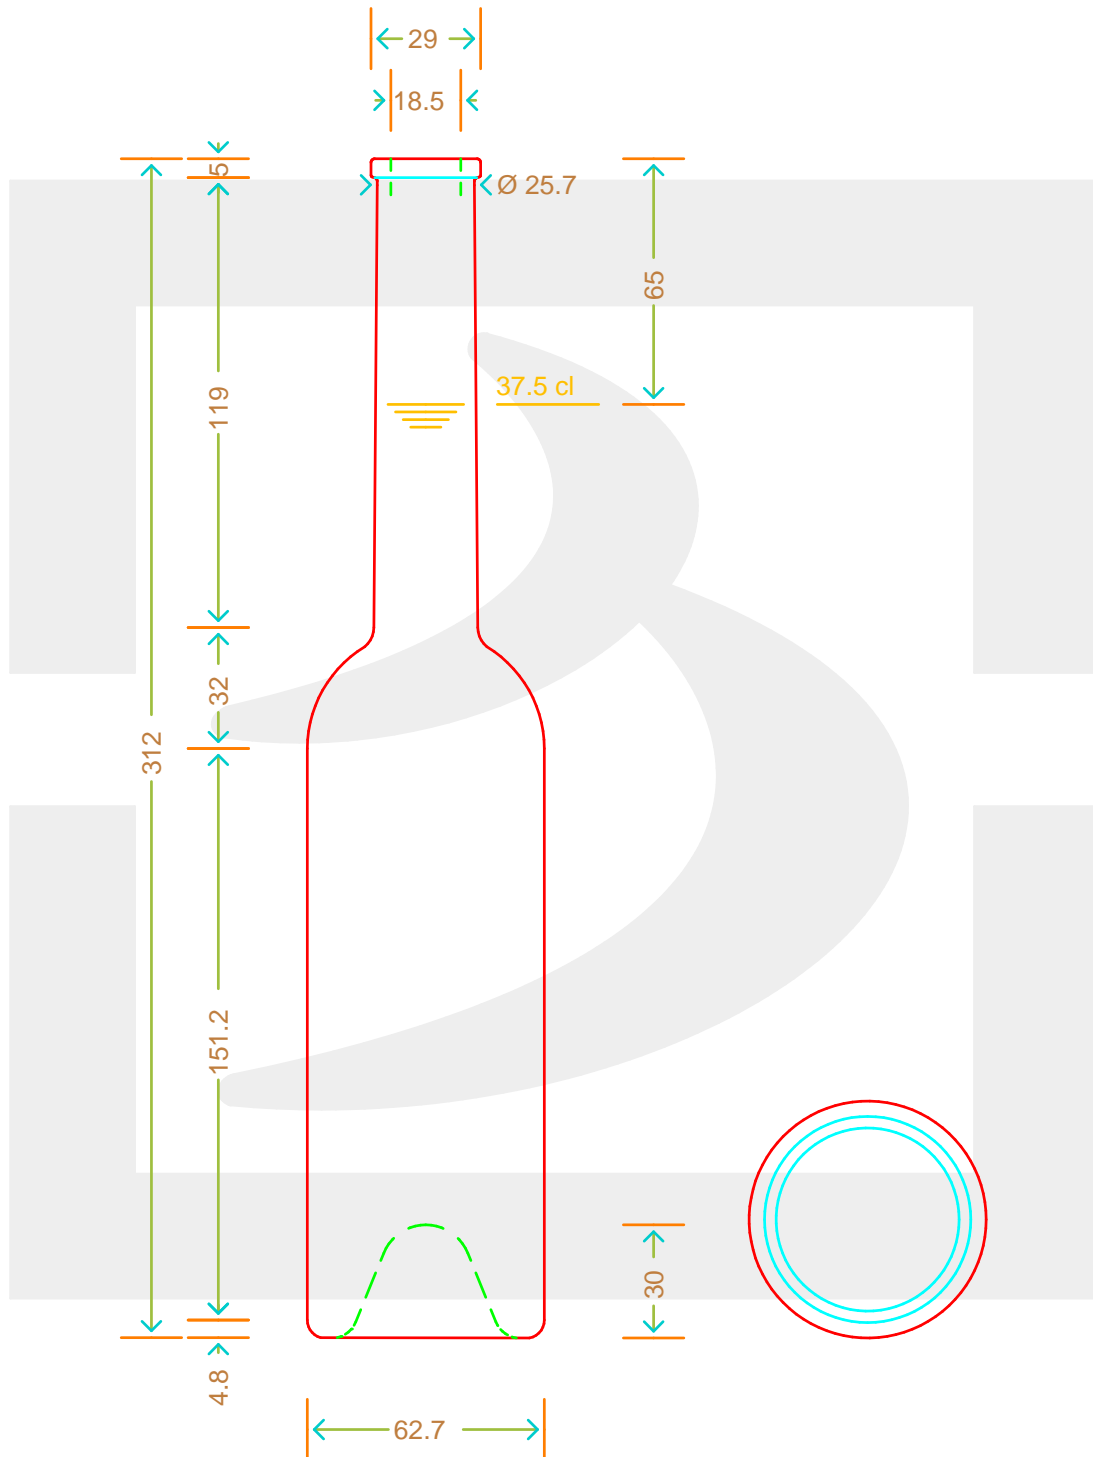

ARTICOLO / ITEM

BOT. SINFONIA 375 F5 DG E \$ *

Colore : BIANCO
Color :

bruni glass
a berlin packaging company

www.bruniglass.com

SCALA: 1:2
SCALE:

Capacità R.B. (c.c.): Brimful cap. (c.c.):	393	Peso vetro (gr): Glass weight (gr):	500
Altezza tot (mm): Total height (mm):	312	Bocca: Finish:	FASCETTA
Diametro corpo (mm): Body diameter (mm):	62.7	Min. foro passante (mm): Minimum through bore (mm):	14

LE QUOTE SONO ESPRESSE IN mm
DIMENSIONS ARE EXPRESSED IN mm

COD. ARTICOLO / ITEM CODE

16959P1