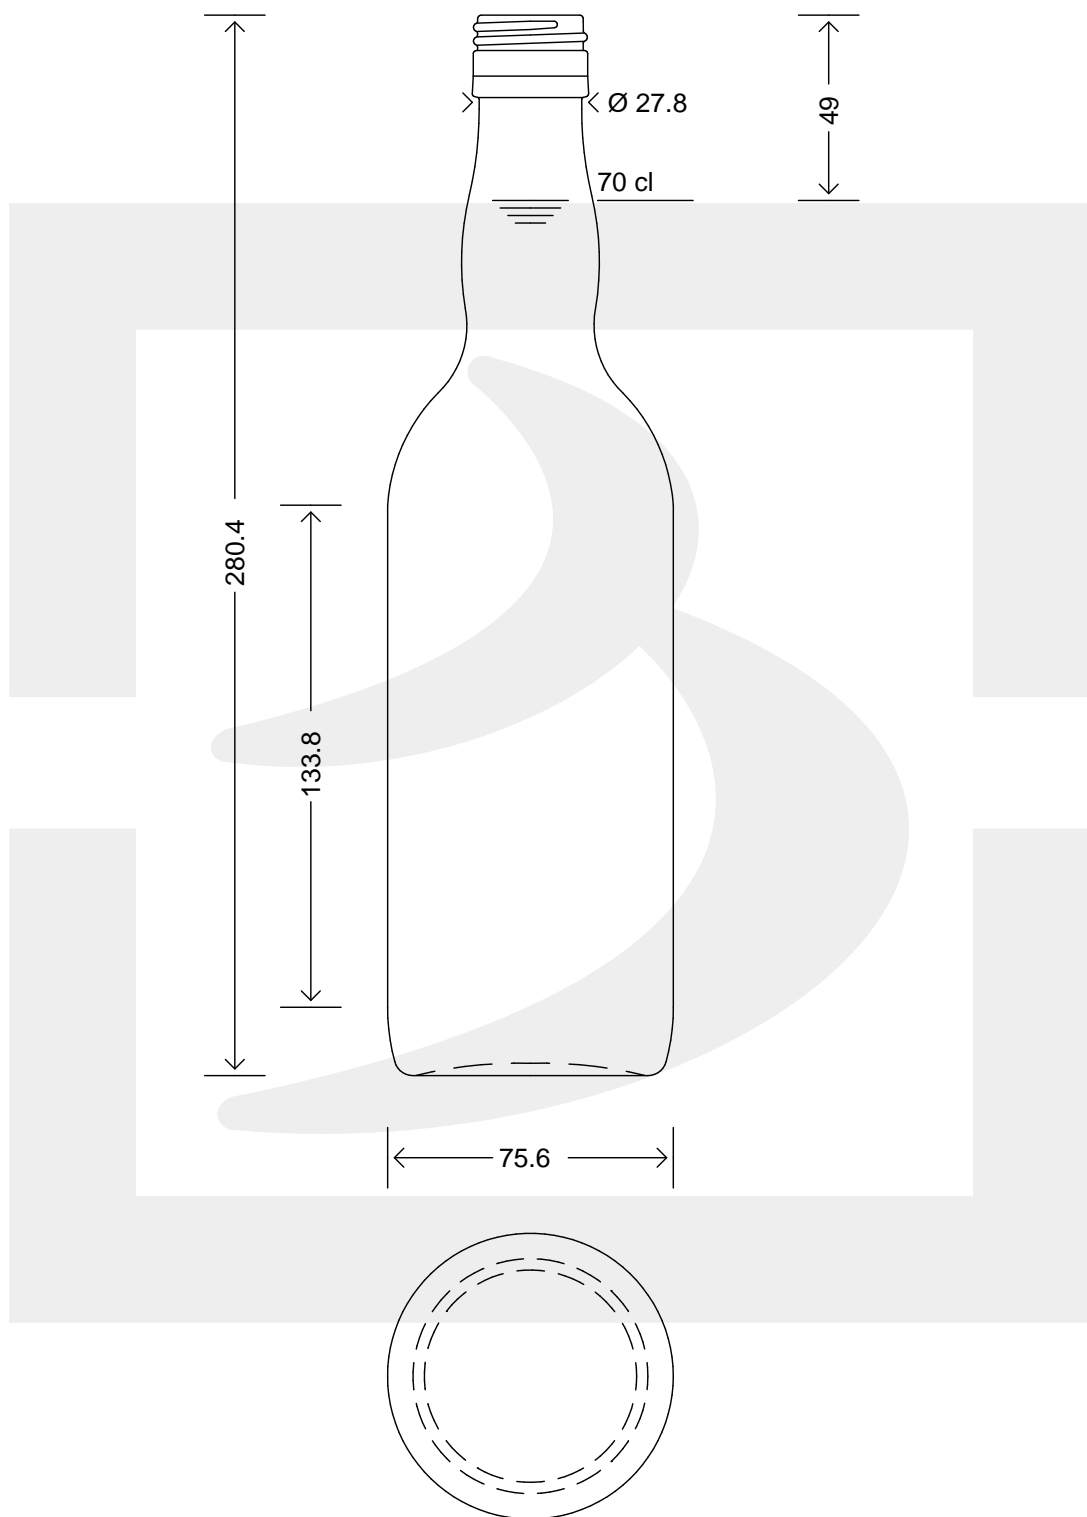

ARTICOLO / ITEM

BOT. DISTILLERIA 700 P31,5X44 IP684

Colore : BIANCO
Color : BIANCO

bruni glass

berlinpackaging.eu

Il disegno è puramente indicativo e non vincolante - Berlin Packaging Italy S.p.A. non assume garanzia od obbligazione alcuna per l'utilizzo del presente disegno nè per le informazioni in esso riportate
This drawing is approximate and not binding - Berlin Packaging Italy S.p.A. does not assume any guarantee or obligation for use of this drawing or for information contained therein

Capacità R.B. (c.c.): Brimful capacity (c.c.):	720	Peso vetro (gr): Glass weight (gr):	355
Altezza tot. (mm): Total height (mm):	280.5	Bocca: Finish:	PILFER-PROOF
Diametro corpo (mm): Body diameter (mm):	75.6	Min. foro passante (mm): Minimum through bore (mm):	
Resistenza a pressione (bar): Pressure resistance (bar):	-	Scala: Scale:	1:1

Per ulteriori informazioni tecniche contattare il referente commerciale
For full technical details please contact sales representative

COD. ARTICOLO / ITEM CODE
17492P3

Data ultimo aggiornamento / Last update: 04/02/2022
Origine / Source: 12282