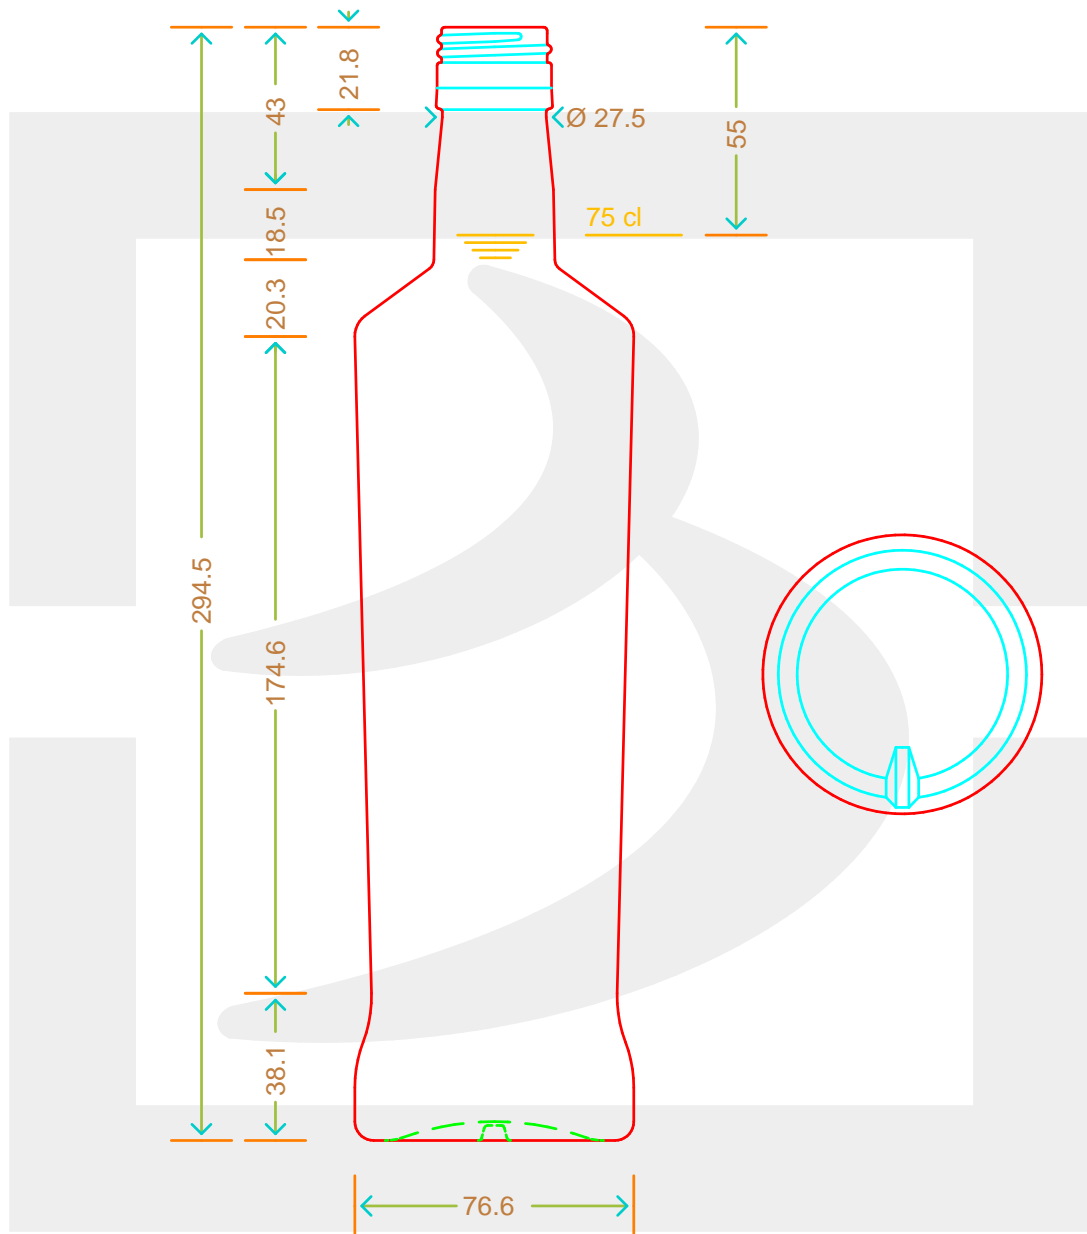

ARTICOLO / ITEM

BOT. NEW SPIRITS 750 P 31,5X44 *

Colore : BIANCO
Color : BIANCO

bruni glass

berlinpackaging.eu

MODELLO DEPOSITATO - PATENTED

Il disegno è puramente indicativo e non vincolante - Berlin Packaging Italy S.p.A. non assume garanzia od obbligazione alcuna per l'utilizzo del presente disegno nè per le informazioni in esso riportate
This drawing is approximate and not binding - Berlin Packaging Italy S.p.A. does not assume any guarantee or obligation for use of this drawing or for information contained therein

Capacità R.B. (c.c.): Brimful capacity (c.c.):	770	Peso vetro (gr): Glass weight (gr):	470
Altezza tot. (mm): Total height (mm):	294.5	Bocca: Finish:	PILFER-PROOF
Diametro corpo (mm): Body diameter (mm):	76.6	Min. foro passante (mm): Minimum through bore (mm):	18
Resistenza a pressione (bar): Pressure resistance (bar):	-	Scala: Scale:	1:1

Per ulteriori informazioni tecniche contattare il referente commerciale
For full technical details please contact sales representative

COD. ARTICOLO / ITEM CODE
18005P2

Data ultimo aggiornamento / Last update: 22/11/2021
Origine / Source: 18005