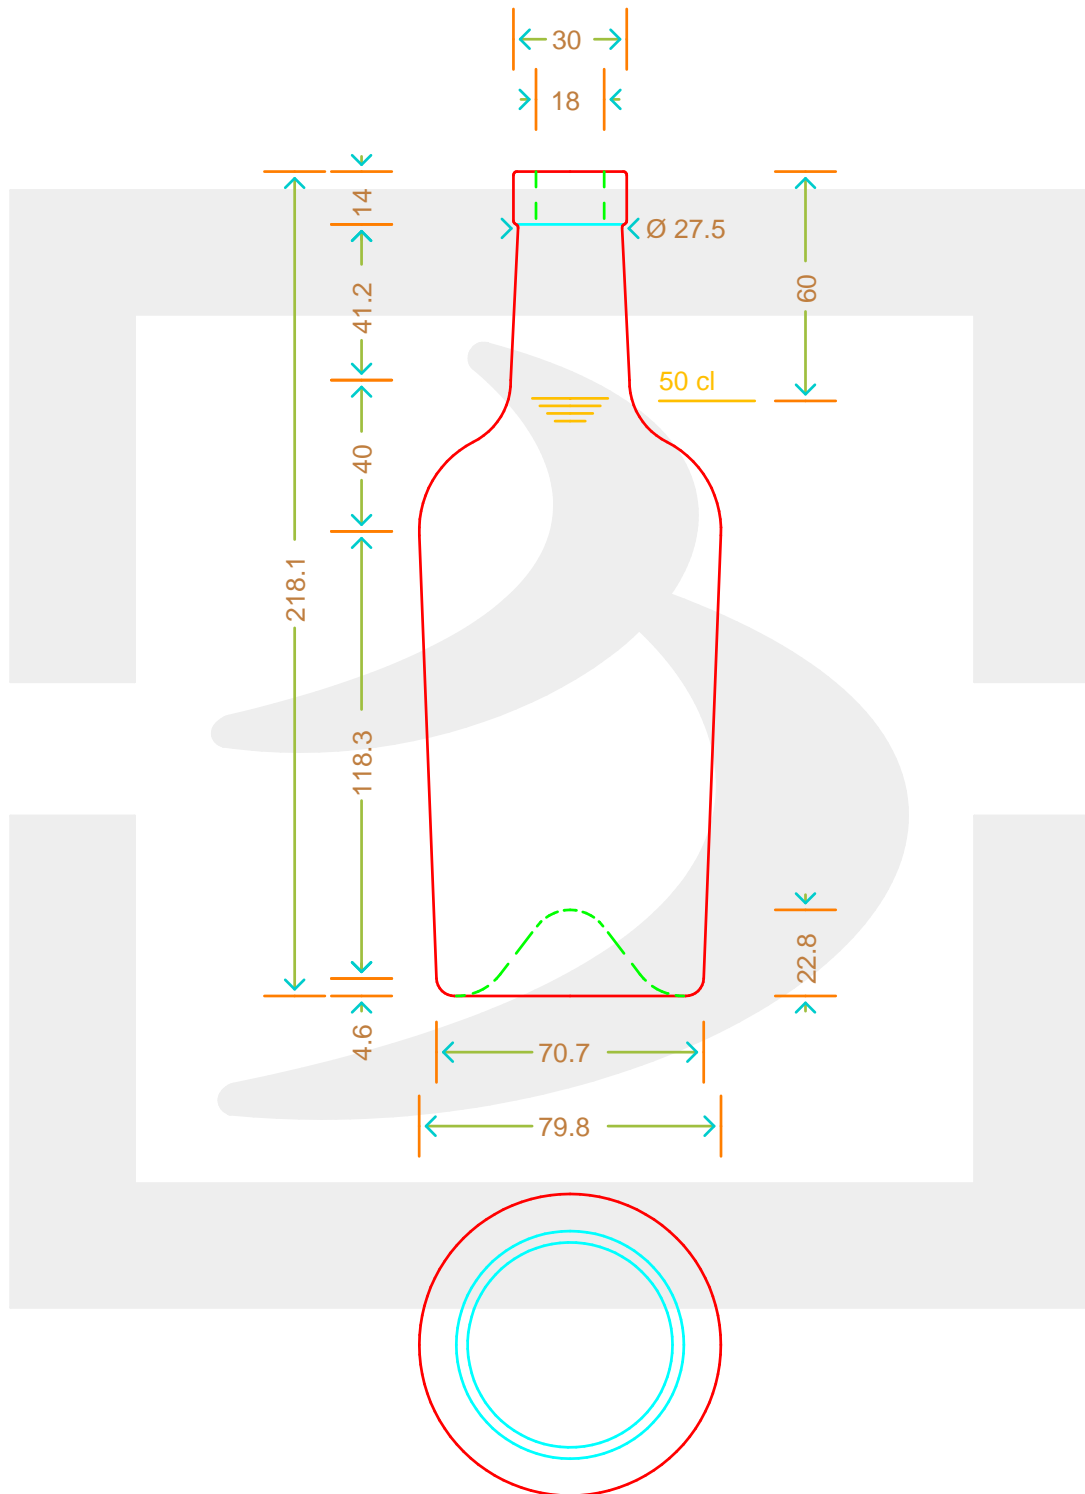

Colore : VERDE ANTICO
Color :

Il disegno è puramente indicativo e non vincolante - Berlin Packaging Italy S.p.A. non assume garanzia od obbligazione alcuna per l'utilizzo del presente disegno nè per le informazioni in esso riportate
This drawing is approximate and not binding - Berlin Packaging Italy S.p.A. does not assume any guarantee or obligation for use of this drawing or for information contained therein

Capacità R.B. (c.c.):	520	Peso vetro (gr):	400
Brimful capacity (c.c.):		Glass weight (gr):	
Altezza tot. (mm):	218.1	Bocca:	FASCETTA
Total height (mm):		Finish:	
Diametro corpo (mm):	79.8	Min. foro passante (mm):	
Body diameter (mm):		Minimum through bore (mm):	
Resistenza a pressione (bar):	-	Scala:	1:1
Pressure resistance (bar):		Scale:	

Per ulteriori informazioni tecniche contattare il referente commerciale
For full technical details please contact sales representative

COD. ARTICOLO / ITEM CODE
18605P2