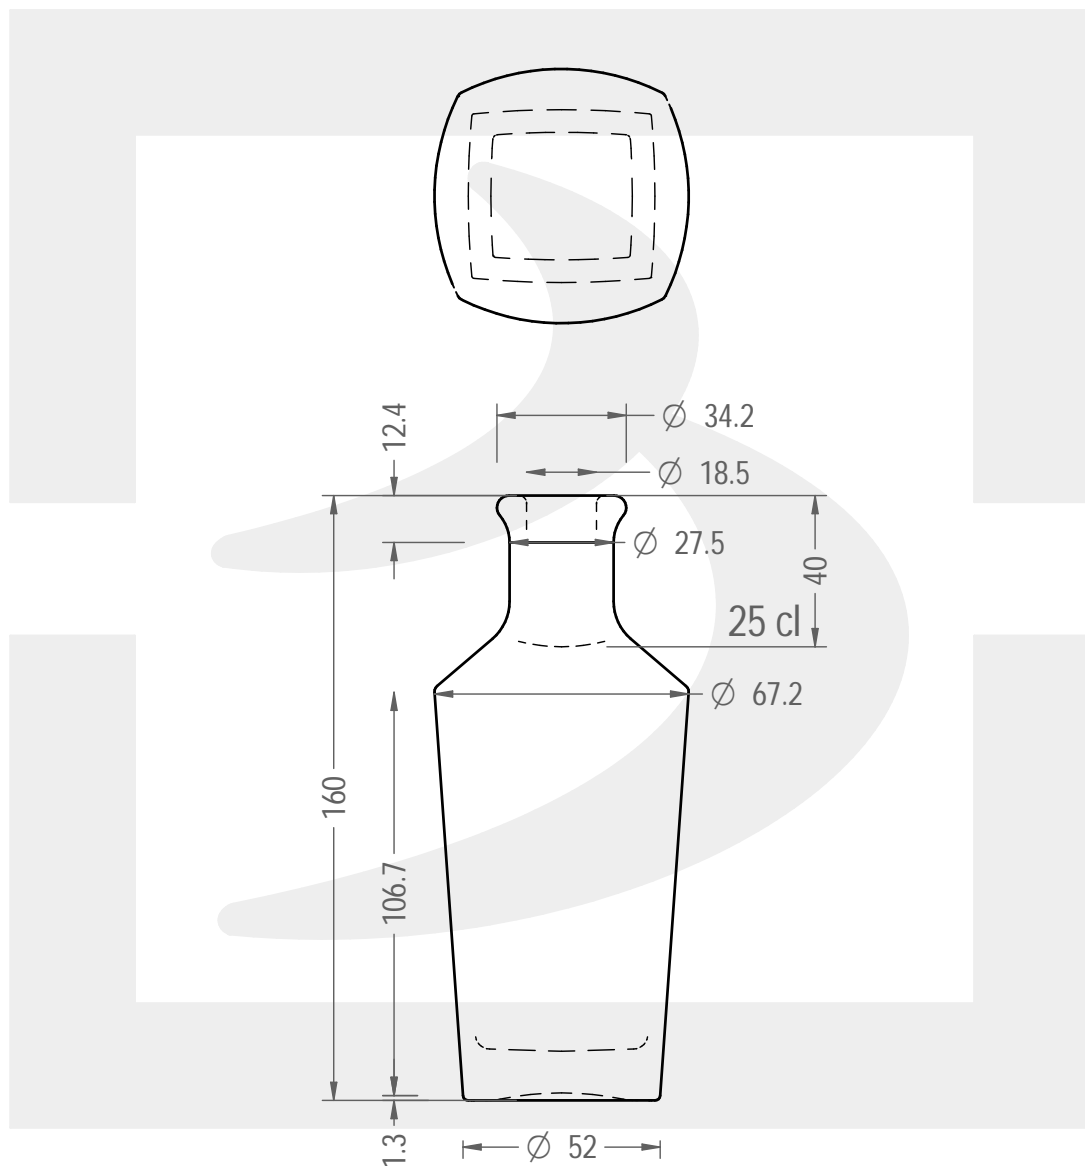

Colore : BIANCO EXTRA
Color : BIANCO EXTRA

Il disegno è puramente indicativo e non vincolante - Berlin Packaging Italy S.p.A. non assume garanzia od obbligazione alcuna per l'utilizzo del presente disegno nè per le informazioni in esso riportate
This drawing is approximate and not binding - Berlin Packaging Italy S.p.A. does not assume any guarantee or obligation for use of this drawing or for information contained therein

Capacità R.B. (c.c.):	263	Peso vetro (gr):	350
Brimful capacity (c.c.):		Glass weight (gr):	
Altezza tot. (mm):	160	Bocca:	BOCCA PROFUMO
Total height (mm):		Finish:	
Diametro corpo (mm):	67.2	Min. foro passante (mm):	16
Body diameter (mm):		Minimum through bore (mm):	
Resistenza a pressione (bar):	-	Scala:	1:2
Pressure resistance (bar):		Scale:	

Per ulteriori informazioni tecniche contattare il referente commerciale
For full technical details please contact sales representative

COD. ARTICOLO / ITEM CODE
18651D1