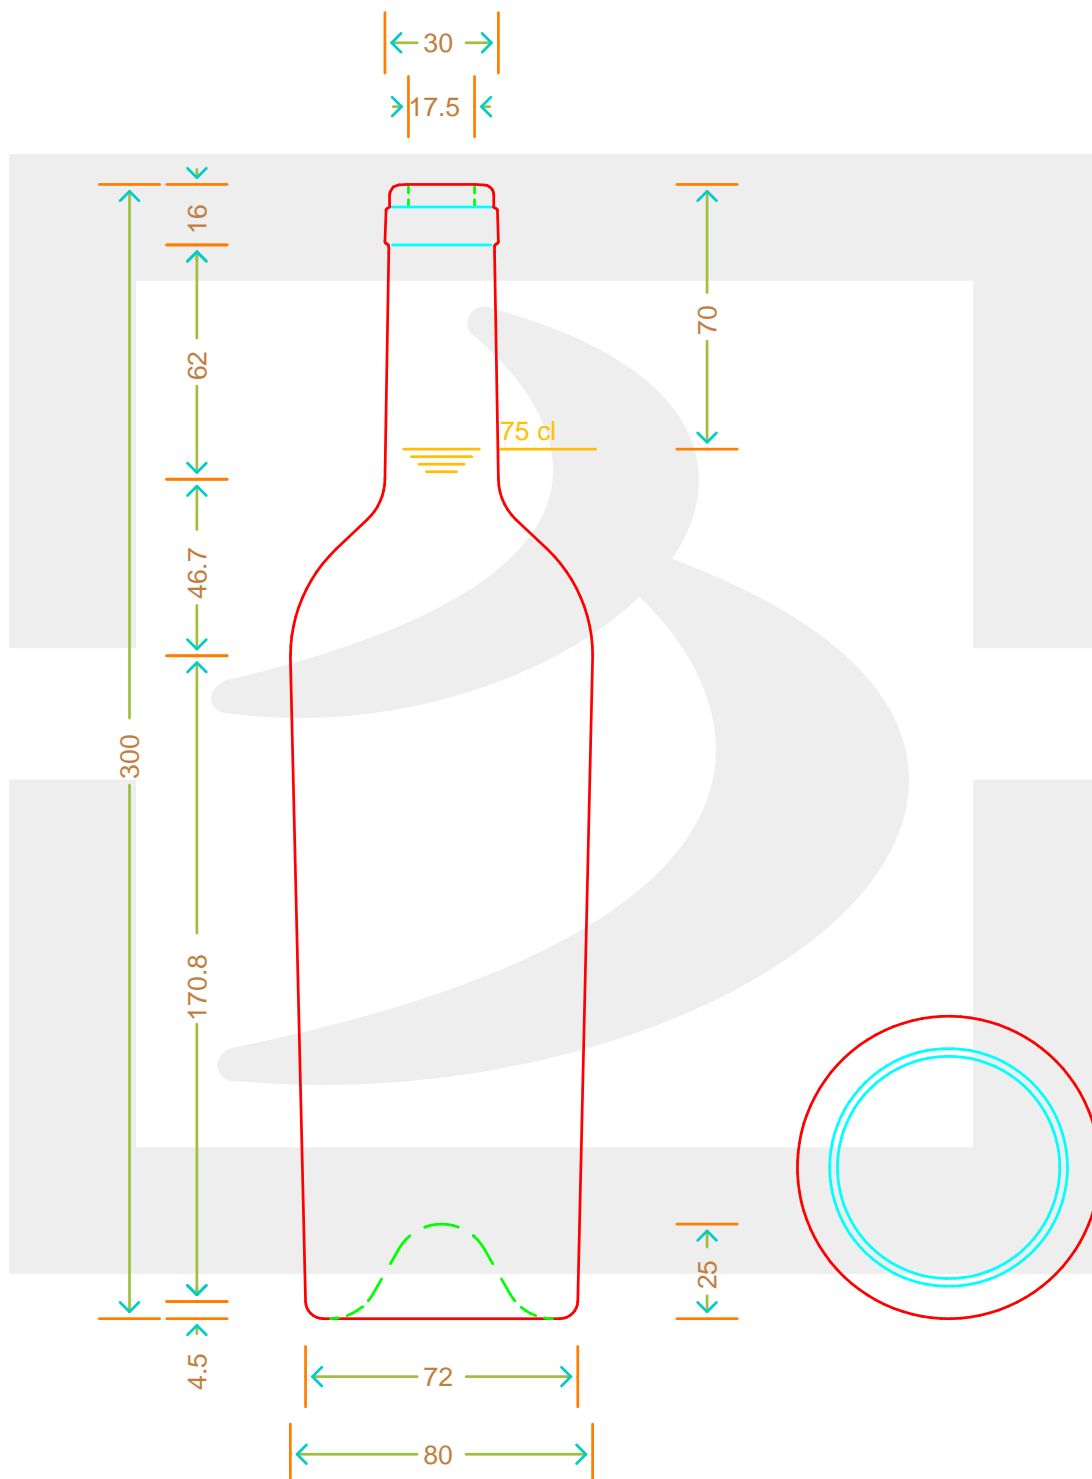

ARTICOLO / ITEM

BOT. BORD JUMBO 750 LT S $ YI

bruni glass

berlinpackaging.eu

Colore : BIANCO
Color : BIANCO

Il disegno è puramente indicativo e non vincolante - Berlin Packaging Italy S.p.A. non assume garanzia od obbligazione alcuna per l'utilizzo del presente disegno nè per le informazioni in esso riportate
This drawing is approximate and not binding - Berlin Packaging Italy S.p.A. does not assume any guarantee or obligation for use of this drawing or for information contained therein

Capacità R.B. (c.c.):	770	Peso vetro (gr):	500
Brimful capacity (c.c.):		Glass weight (gr):	
Altezza tot. (mm):	300	Bocca:	SUGHERO
Total height (mm):		Finish:	
Diametro corpo (mm):	80	Min. foro passante (mm):	
Body diameter (mm):		Minimum through bore (mm):	
Resistenza a pressione (bar):	-	Scala:	1:1
Pressure resistance (bar):		Scale:	

Per ulteriori informazioni tecniche contattare il referente commerciale
For full technical details please contact sales representative

COD. ARTICOLO / ITEM CODE
19358P3

Data ultimo aggiornamento / Last update: 24/11/2021
Origine / Source: 15388