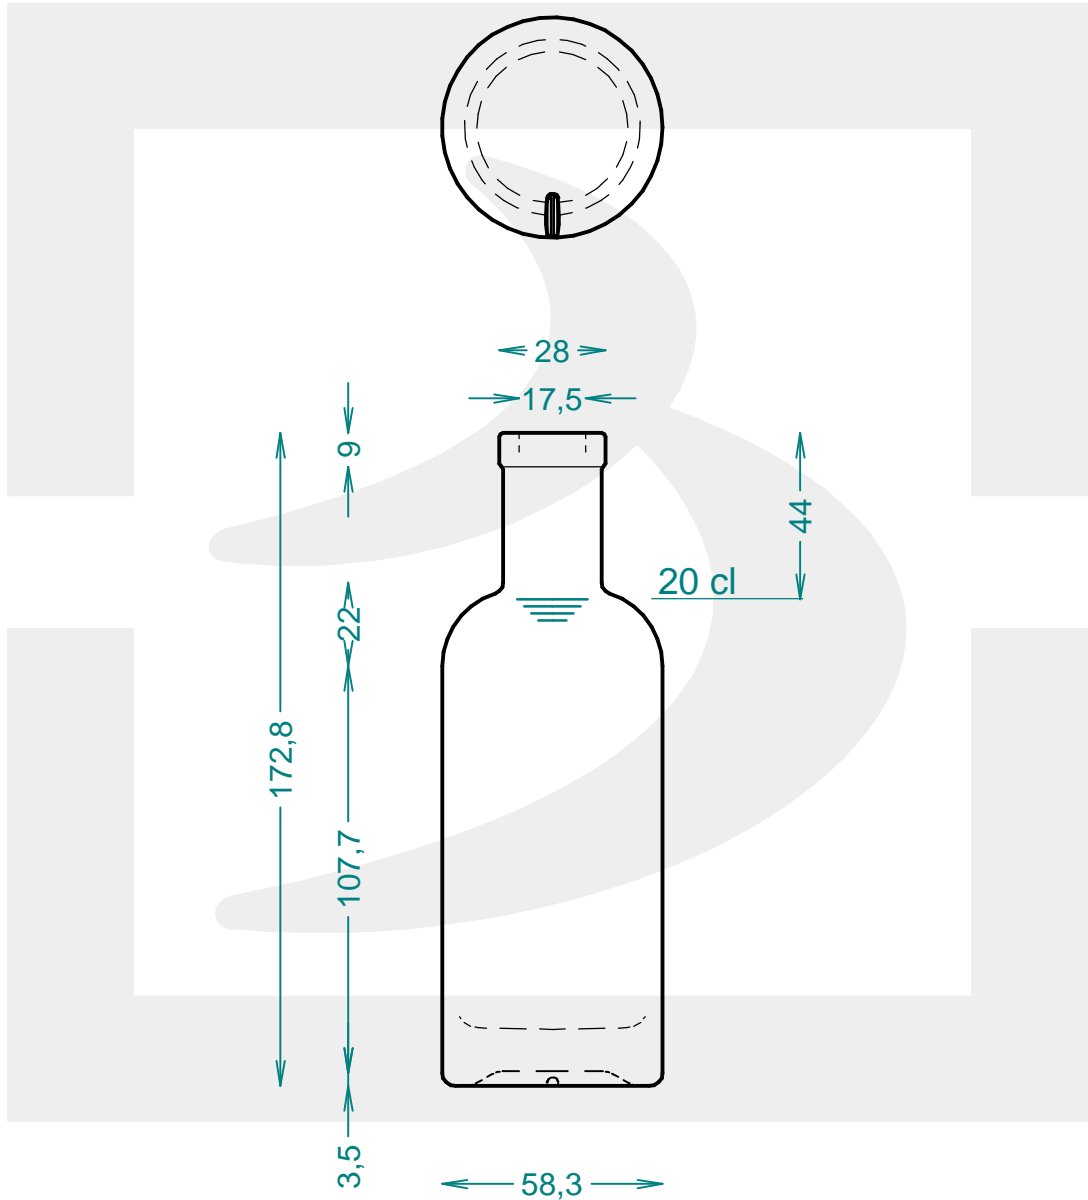

ARTICOLO / ITEM

BOT. ASPECT 200 F 9 *

Colore : BIANCO EXTRA
Color : BIANCO EXTRA

bruni glass

berlinpackaging.eu

MODELLO DEPOSITATO - PATENTED

Il disegno è puramente indicativo e non vincolante - Berlin Packaging Italy S.p.A. non assume garanzia od obbligazione alcuna per l'utilizzo del presente disegno nè per le informazioni in esso riportate
This drawing is approximate and not binding - Berlin Packaging Italy S.p.A. does not assume any guarantee or obligation for use of this drawing or for information contained therein

Capacità R.B. (c.c.):	214	Peso vetro (gr):	350
Brimful capacity (c.c.):		Glass weight (gr):	
Altezza tot. (mm):	172.8	Bocca:	FASCETTA
Total height (mm):		Finish:	
Diametro corpo (mm):	58.3	Min. foro passante (mm):	14
Body diameter (mm):		Minimum through bore (mm):	
Resistenza a pressione (bar):	-	Scala:	1:2
Pressure resistance (bar):		Scale:	

Per ulteriori informazioni tecniche contattare il referente commerciale
For full technical details please contact sales representative

COD. ARTICOLO / ITEM CODE
21715T1

Data ultimo aggiornamento / Last update: 16/11/2021
Origine / Source: 21715