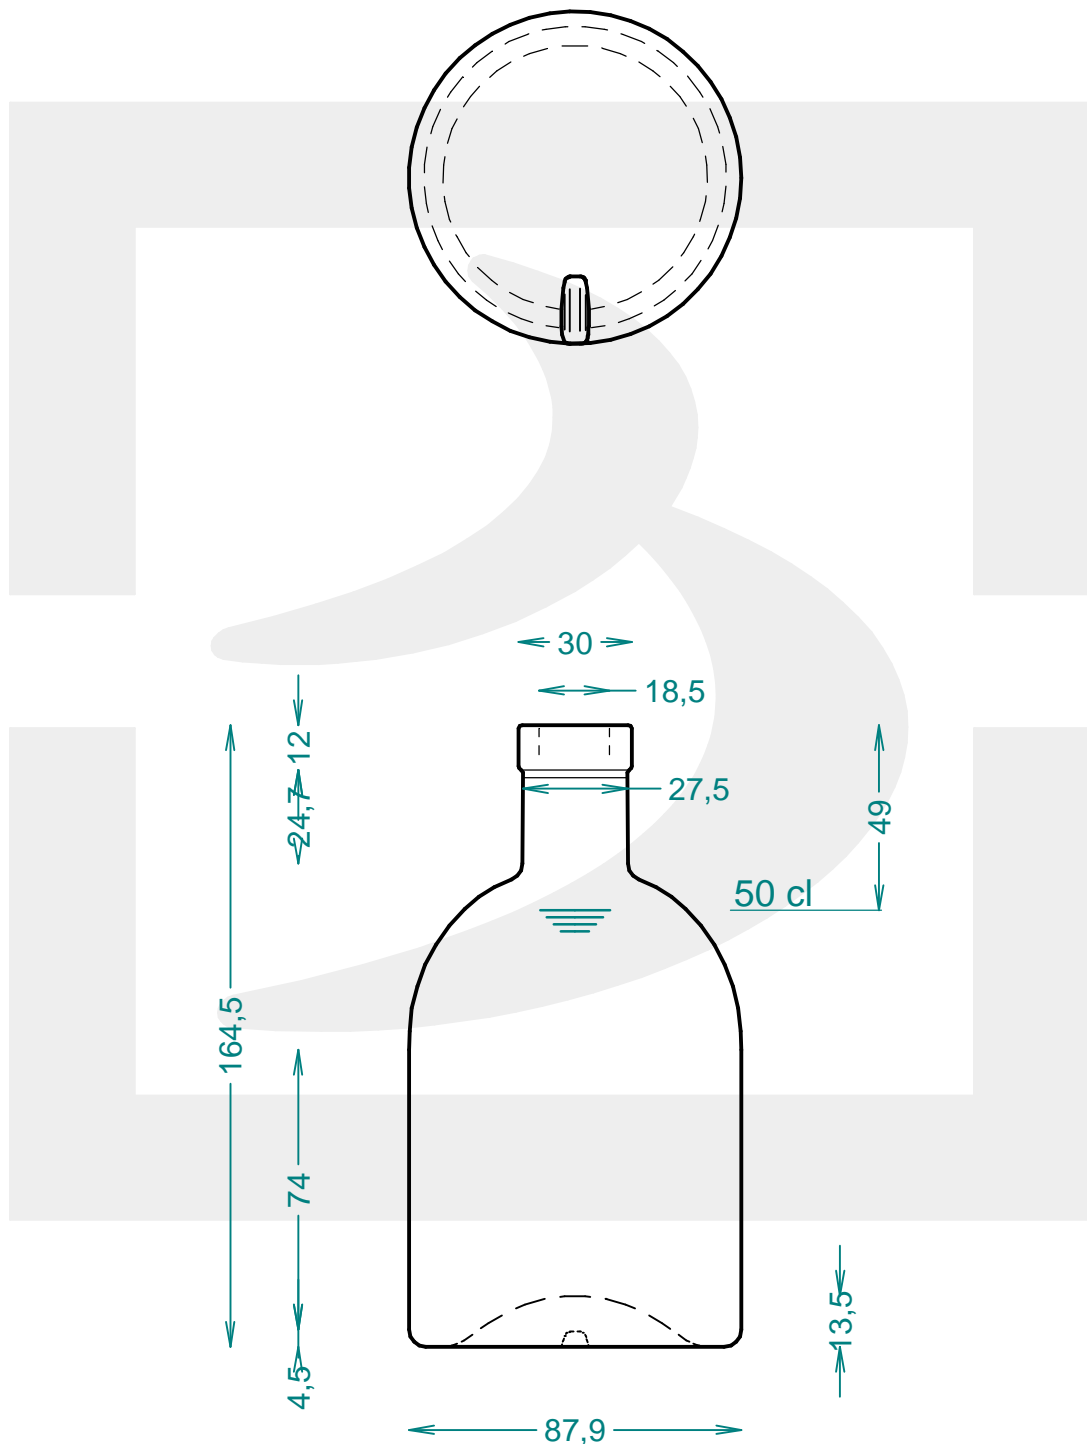

ARTICOLO / ITEM

BOT. KOLIO 500 F 12 VA *

Colore : VERDE ANTICO
Color :

berlinpackaging.eu

Il disegno è puramente indicativo e non vincolante - Berlin Packaging Italy S.p.A. non assume garanzia od obbligazione alcuna per l'utilizzo del presente disegno nè per le informazioni in esso riportate
This drawing is approximate and not binding - Berlin Packaging Italy S.p.A. does not assume any guarantee or obligation for use of this drawing or for information contained therein

Capacità R.B. (c.c.):	520	Peso vetro (gr):	400
Brimful capacity (c.c.):		Glass weight (gr):	
Altezza tot. (mm):	164.5	Bocca:	FASCETTA
Total height (mm):		Finish:	
Diametro corpo (mm):	87.9	Min. foro passante (mm):	16
Body diameter (mm):		Minimum through bore (mm):	
Resistenza a pressione (bar):	-	Scala:	1:1
Pressure resistance (bar):		Scale:	

Per ulteriori informazioni tecniche contattare il referente commerciale
For full technical details please contact sales representative

COD. ARTICOLO / ITEM CODE
21787P2