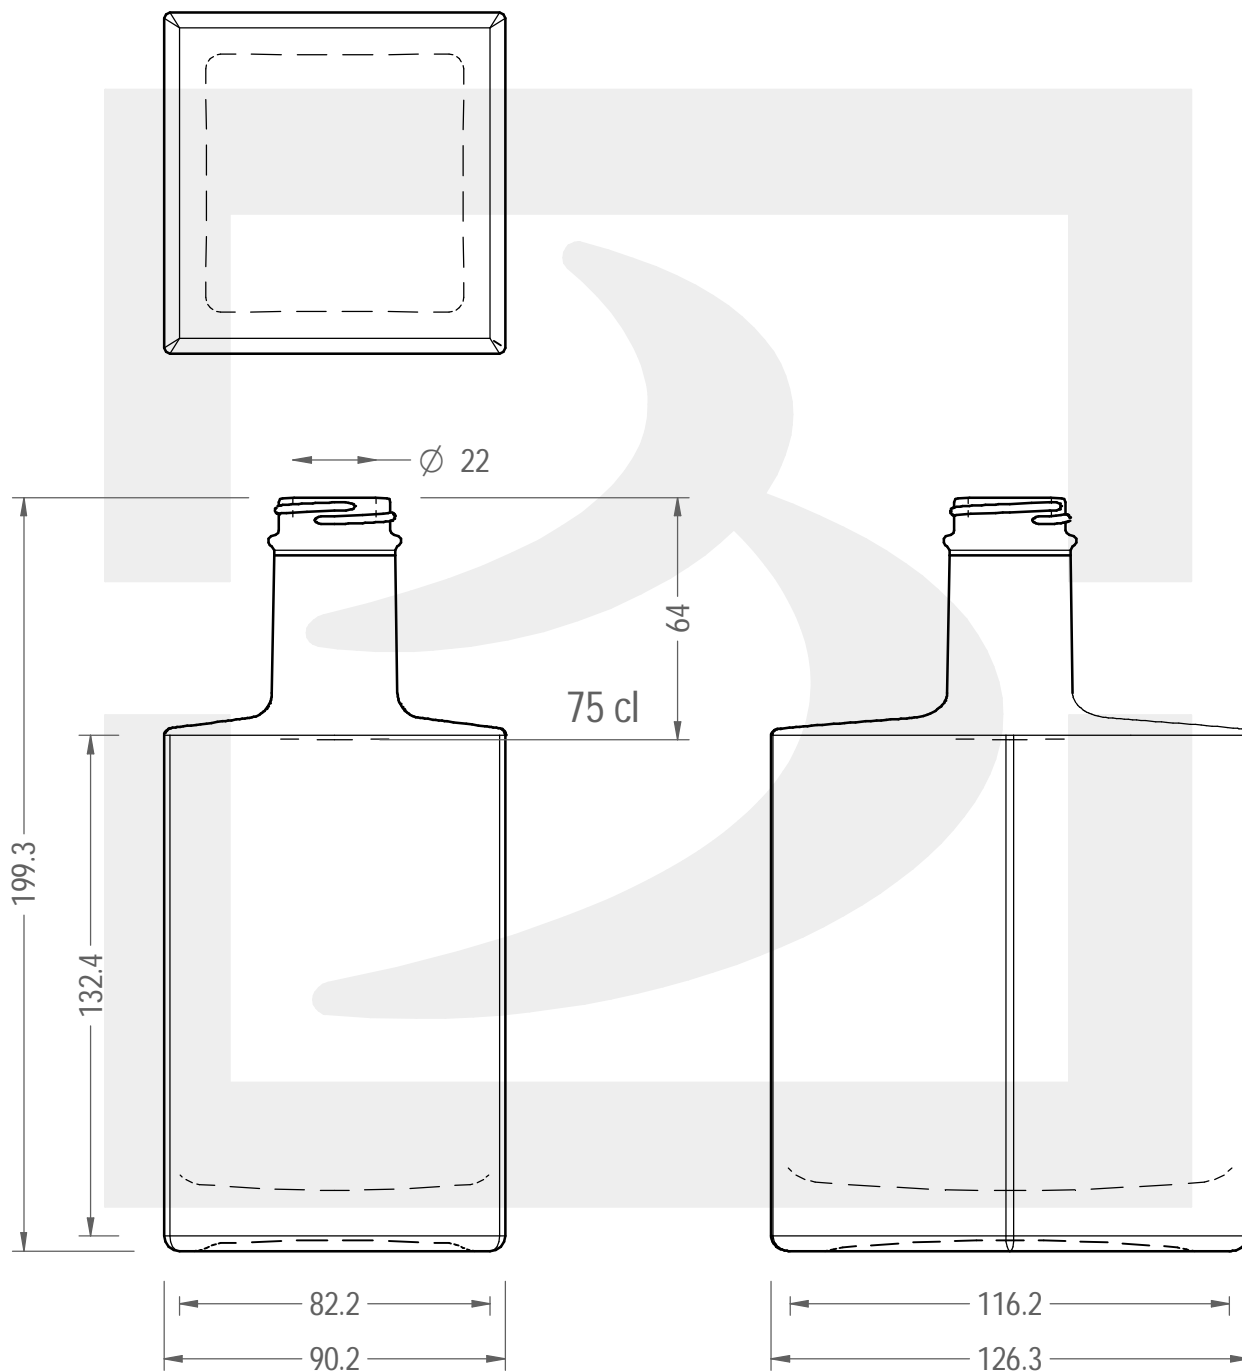

ARTICOLO / ITEM

BOT. LUZ 750 GPI 400/33 *

Colore :
Color : BIANCO EXTRA

bruni glass

berlinpackaging.eu

Il disegno è puramente indicativo e non vincolante - Berlin Packaging Italy S.p.A. non assume garanzia od obbligazione alcuna per l'utilizzo del presente disegno nè per le informazioni in esso riportate
This drawing is approximate and not binding - Berlin Packaging Italy S.p.A. does not assume any guarantee or obligation for use of this drawing or for information contained therein

Capacità R.B. (c.c.):	785	Peso vetro (gr):	950
Brimful capacity (c.c.):		Glass weight (gr):	
Altezza tot. (mm):	199.3	Bocca:	GPI
Total height (mm):		Finish:	
Diametro corpo (mm):	90.2	Min. foro passante (mm):	19
Body diameter (mm):		Minimum through bore (mm):	
Resistenza a pressione (bar):	-	Scala:	1:2
Pressure resistance (bar):		Scale:	

Per ulteriori informazioni tecniche contattare il referente commerciale
For full technical details please contact sales representative

COD. ARTICOLO / ITEM CODE
23234X2

Data ultimo aggiornamento / Last update: 10/11/2021
Origine / Source: 23234