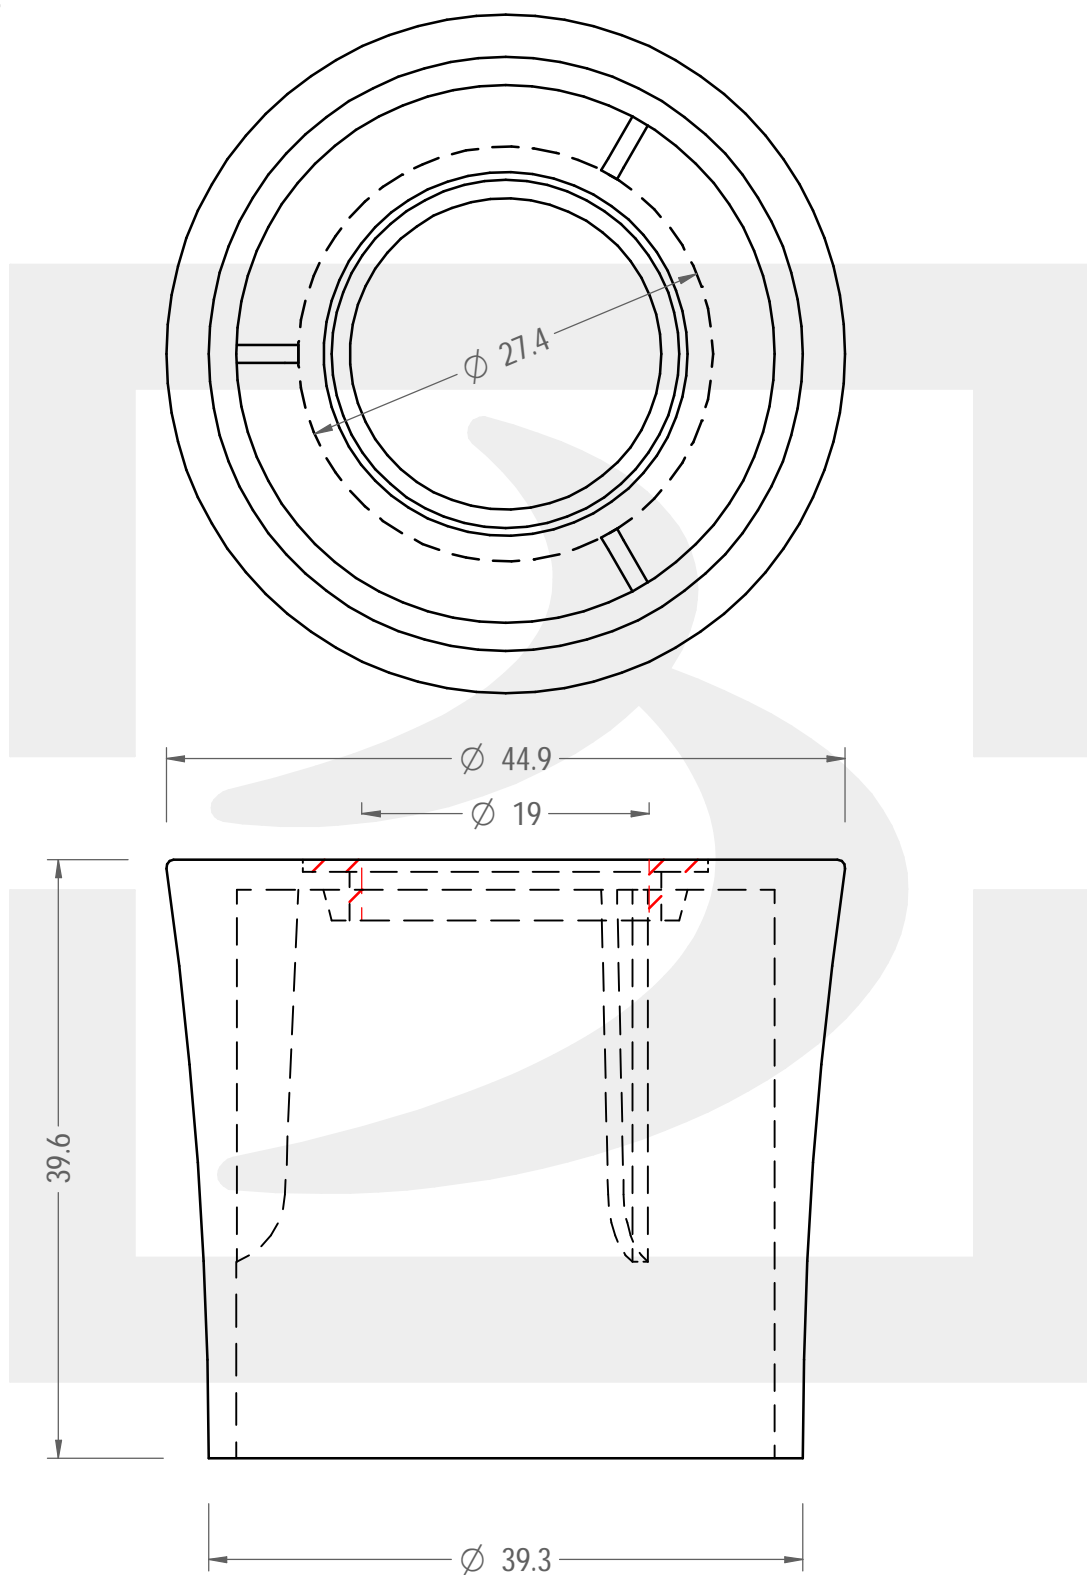

ARTICOLO / ITEM

DIFF P CIL BIANCO D45 H40 R

Colore :
Color :

bruni glass

berlinpackaging.eu

Il disegno è puramente indicativo e non vincolante - Berlin Packaging Italy S.p.A. non assume garanzia od obbligazione alcuna per l'utilizzo del presente disegno nè per le informazioni in esso riportate
This drawing is approximate and not binding - Berlin Packaging Italy S.p.A. does not assume any guarantee or obligation for use of this drawing or for information contained therein

Capacità R.B. (c.c.):	0.000	Peso vetro (gr):	1
Brimful capacity (c.c.):		Glass weight (gr):	
Altezza tot. (mm):	39.6	Bocca:	FASCETTA
Total height (mm):		Finish:	
Diametro corpo (mm):	44.9	Min. foro passante (mm):	
Body diameter (mm):		Minimum through bore (mm):	
Resistenza a pressione (bar):	-	Scala:	2:1
Pressure resistance (bar):		Scale:	

Per ulteriori informazioni tecniche contattare il referente commerciale
For full technical details please contact sales representative

COD. ARTICOLO / ITEM CODE
24416B3

Data ultimo aggiornamento / Last update: 10/11/2021
Origine / Source: 24416