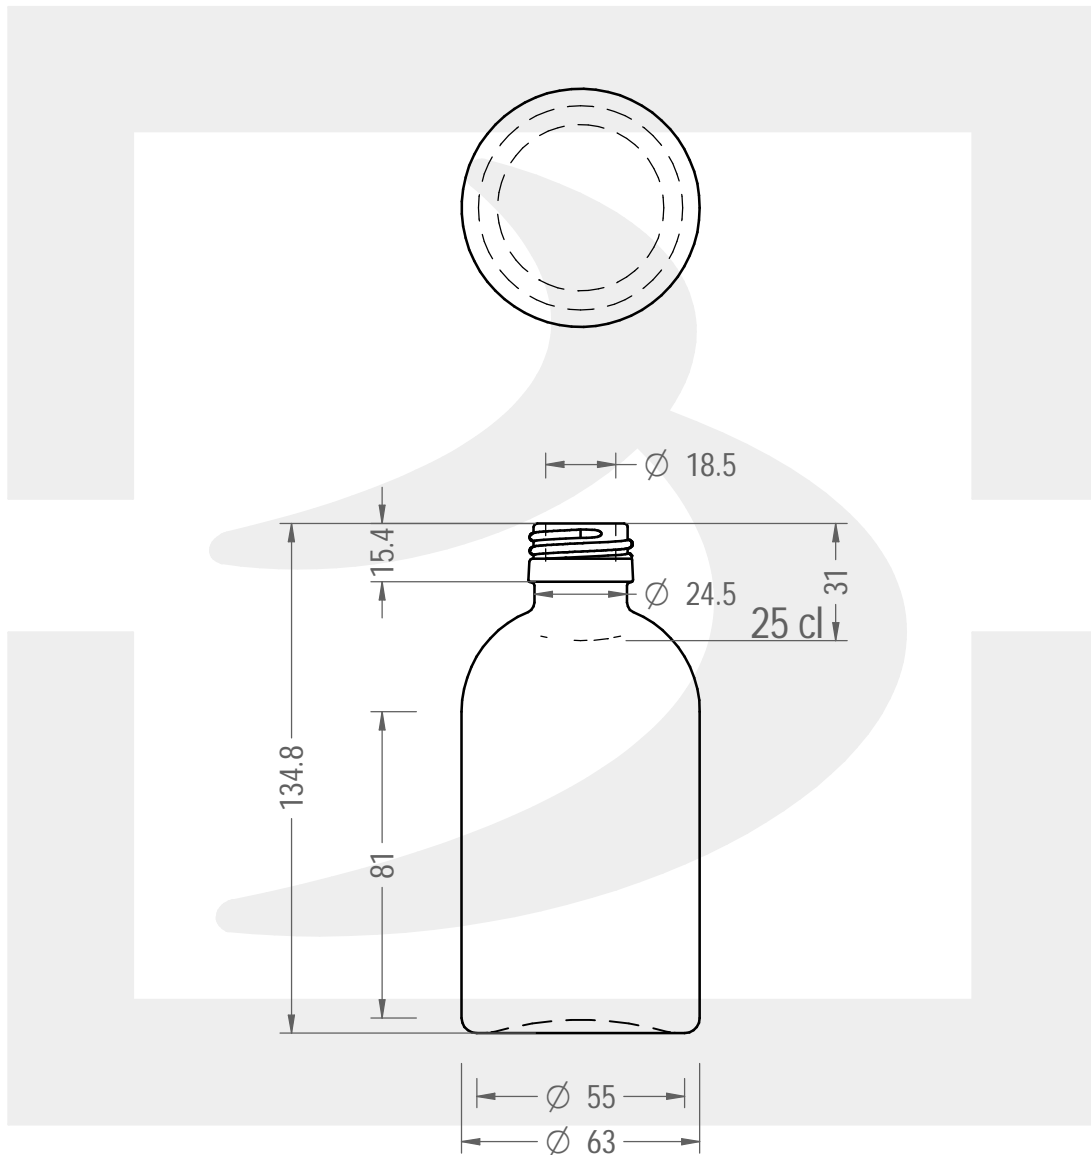

ARTICOLO / ITEM

BOT. SIMPLE ROUND 250 PP28 # *

Colore : BIANCO
Color :

 **bruni glass**
a **berlin packaging** company

www.bruniglass.com

SCALA: 1:2
SCALE:

| | | | |
|---|-------|--|--------------|
| Capacità R.B. (c.c.): Brimful cap. (c.c.): | 261 | Peso vetro (gr): Glass weight (gr): | 180 |
| Altezza tot (mm): Total height (mm): | 134.8 | Bocca: Finish: | PILFER-PROOF |
| Diametro corpo (mm): Body diameter (mm): | 63 | Min. foro passante (mm): Minimum through bore (mm): | 16 |

LE QUOTE SONO ESPRESSE IN mm
DIMENSIONS ARE EXPRESSED IN mm

COD. ARTICOLO / ITEM CODE

25175P2

Data ultimo aggiornamento / Last update: 04/10/2020
Origine / Source: 25175