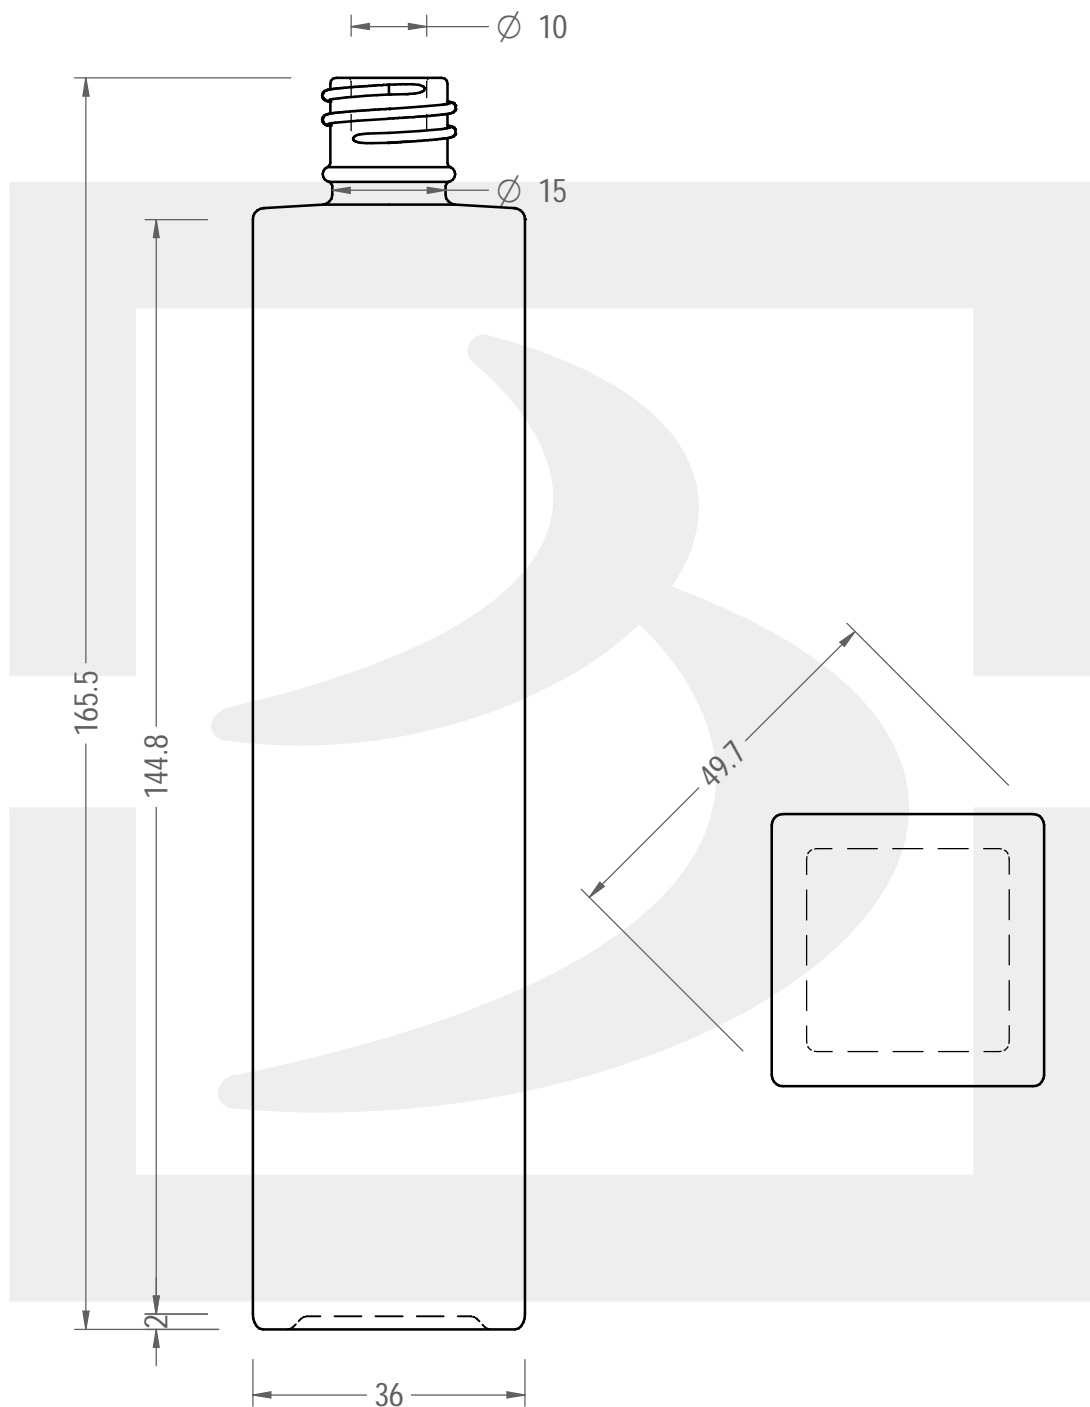

ARTICOLO / ITEM

BOT. TOWER 100 GPI 415/18 *

Colore :
Color : BIANCO

 **bruni glass**
a **berlin packaging** company

www.bruniglass.com

SCALA: 1:1
SCALE:

| | | | |
|---|-------|--|--------------|
| Capacità R.B. (c.c.): Brimful cap. (c.c.): | 110 | Peso vetro (gr): Glass weight (gr): | 207 |
| Altezza tot (mm): Total height (mm): | 165 | Bocca: Finish: | PILFER-PROOF |
| Diametro corpo (mm): Body diameter (mm): | 0.000 | Min. foro passante (mm): Minimum through bore (mm): | |

LE QUOTE SONO ESPRESSE IN mm
DIMENSIONS ARE EXPRESSED IN mm

COD. ARTICOLO / ITEM CODE

25895B1

Data ultimo aggiornamento / Last update: 26/06/2020
Origine / Source: 25895