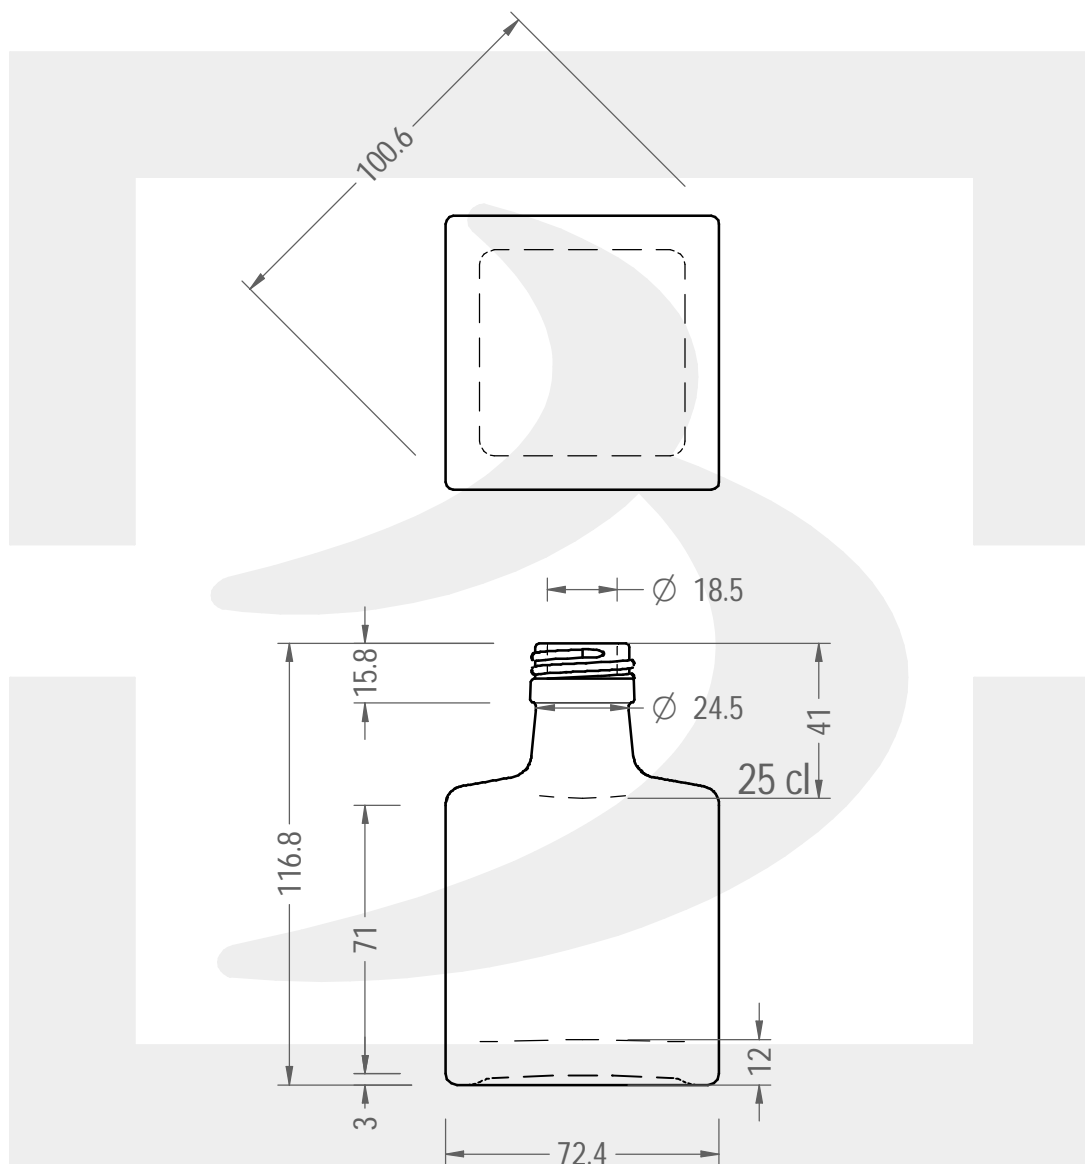

ARTICOLO / ITEM

BOT. LUZ 250 P 28 SK *

Colore : BIANCO EXTRA
Color :

 **bruni glass**
a berlin packaging company

www.bruniglass.com

SCALA: 1:2
SCALE:

Capacità R.B. (c.c.) : Brimful cap. (c.c.) :	270	Peso vetro (gr): Glass weight (gr):	400
Altezza tot (mm): Total height (mm):	116.8	Bocca: Finish:	PILFER-PROOF
Diametro corpo (mm): Body diameter (mm):	72.4	Min. foro passante (mm): Minimum through bore (mm):	16

LE QUOTE SONO ESPRESSE IN mm
DIMENSIONS ARE EXPRESSED IN mm

COD. ARTICOLO / ITEM CODE
26598P1

Data ultimo aggiornamento / Last update: 03/09/2021
Origine / Source: 26598