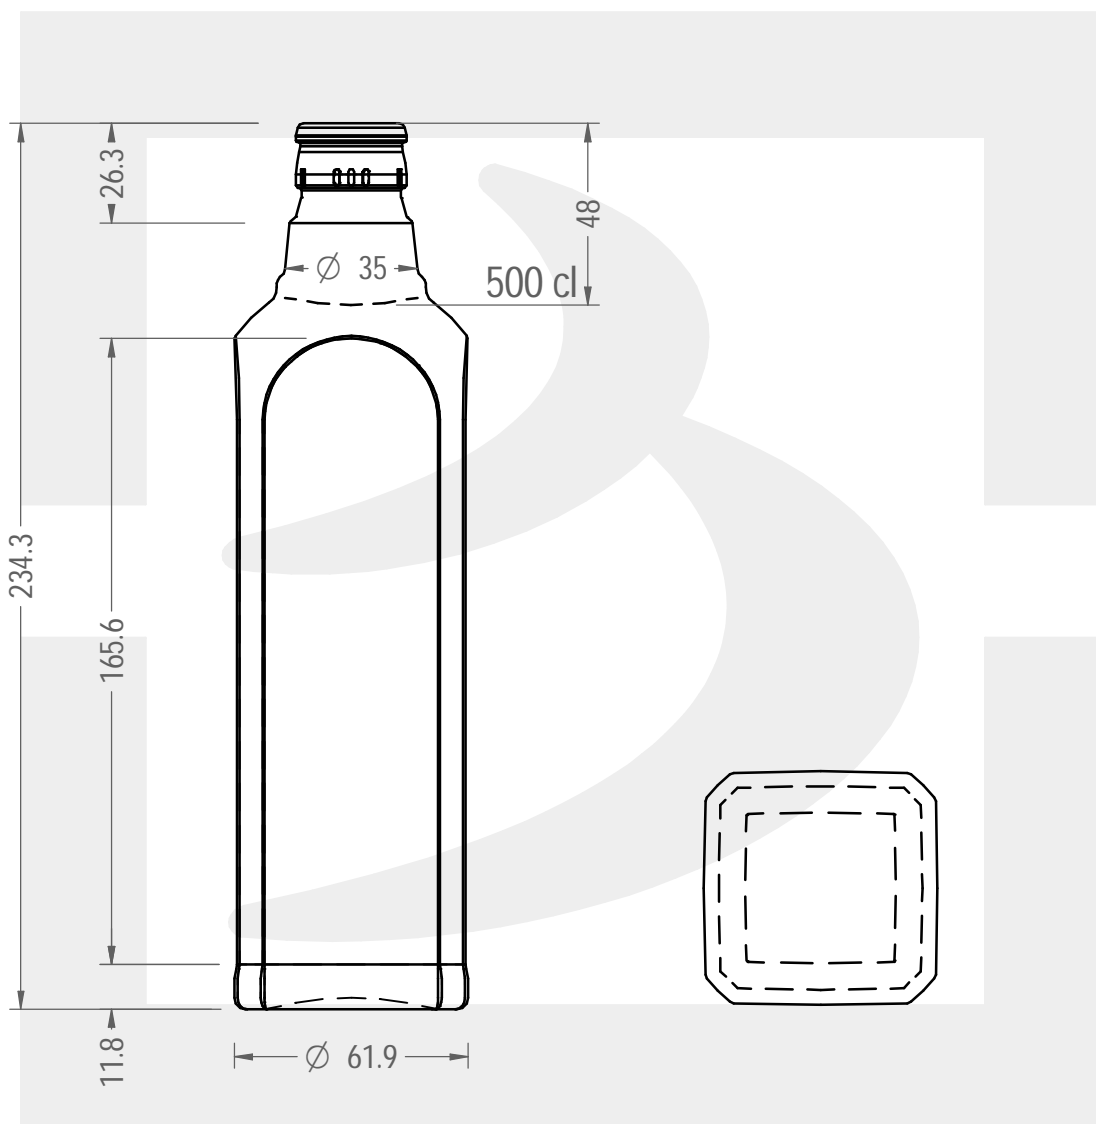

ARTICOLO / ITEM

BOT. ARBEQUINA 500 TOP UVAG \$ *

Colore : UVAG
Color :

bruni glass
a berlin packaging company

www.bruniglass.com

SCALA: 1:2
SCALE:

Capacità R.B. (c.c.) :	523	Peso vetro (gr):	390
Brimful cap. (c.c.):		Glass weight (gr):	
Altezza tot (mm):	234.3	Bocca:	TOP GUALA 1031/47
Total height (mm):		Finish:	
Diametro corpo (mm):	61.9	Min. foro passante (mm):	5
Body diameter (mm):		Minimum through bore (mm):	

LE QUOTE SONO ESPRESSE IN mm
DIMENSIONS ARE EXPRESSED IN mm

COD. ARTICOLO / ITEM CODE
26956P2

Data ultimo aggiornamento / Last update: 03/09/2021
Origine / Source: 26956