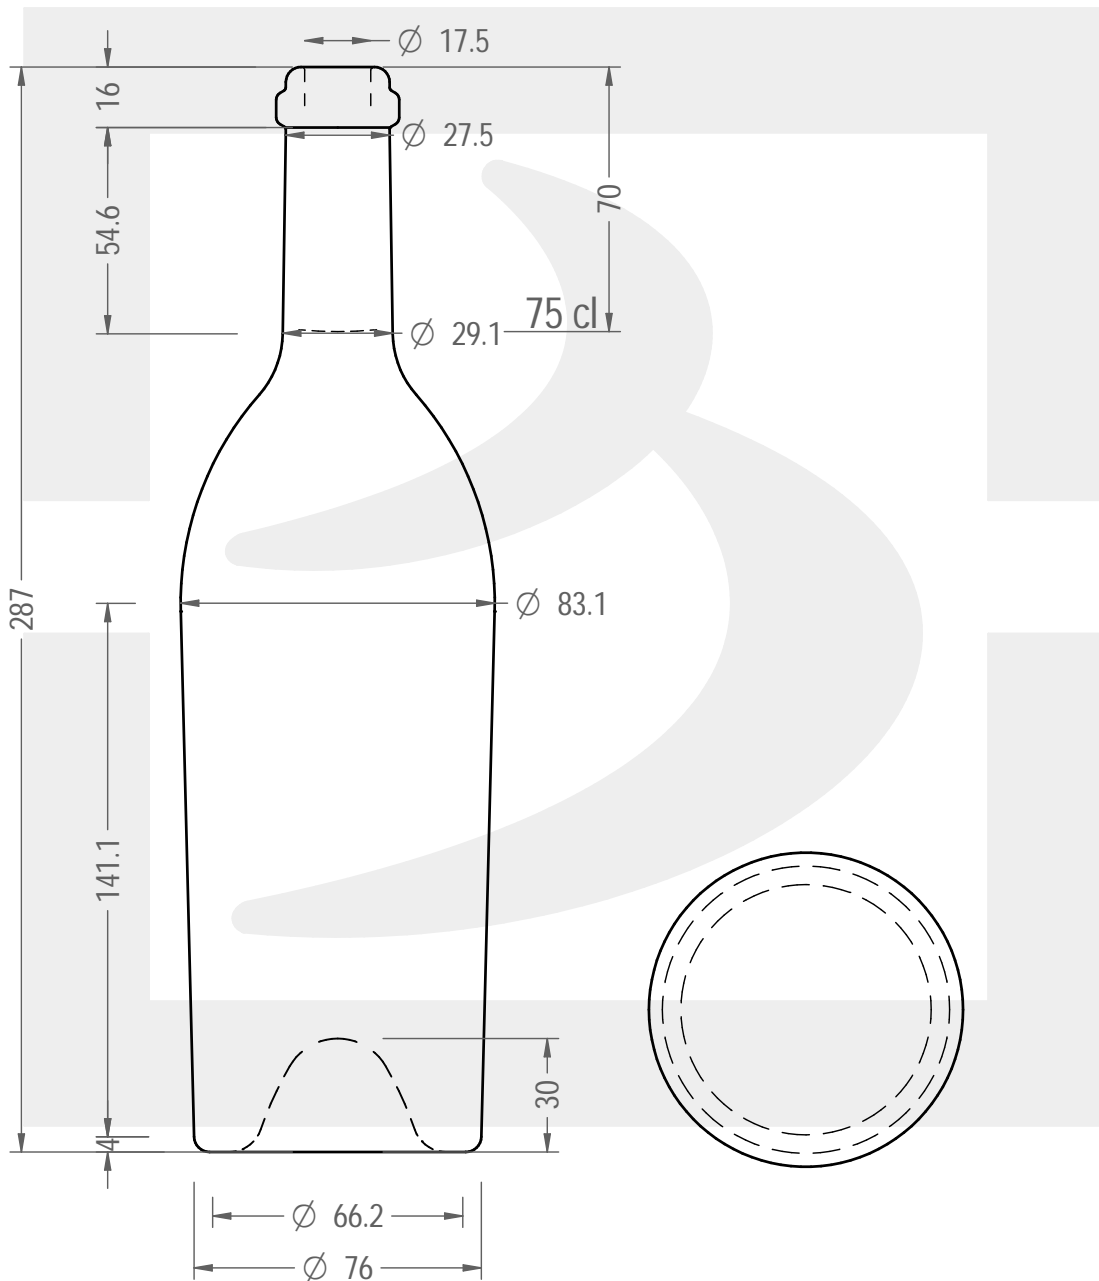

ARTICOLO / ITEM

BOT. BORG LATINA 750 S UVAG PG *

Colore : UVAG
Color : UVAG

bruni glass

berlinpackaging.eu

Il disegno è puramente indicativo e non vincolante - Berlin Packaging Italy S.p.A. non assume garanzia od obbligazione alcuna per l'utilizzo del presente disegno nè per le informazioni in esso riportate
This drawing is approximate and not binding - Berlin Packaging Italy S.p.A. does not assume any guarantee or obligation for use of this drawing or for information contained therein

Capacità R.B. (c.c.): Brimful capacity (c.c.):	770	Peso vetro (gr): Glass weight (gr):	500
Altezza tot. (mm): Total height (mm):	287	Bocca: Finish:	SUGHERO
Diametro corpo (mm): Body diameter (mm):	83	Min. foro passante (mm): Minimum through bore (mm):	16
Resistenza a pressione (bar): Pressure resistance (bar):	-	Scala: Scale:	1:2

Per ulteriori informazioni tecniche contattare il referente commerciale
For full technical details please contact sales representative

COD. ARTICOLO / ITEM CODE
29723P2

Data ultimo aggiornamento / Last update: 05/01/2022
Origine / Source: 29723