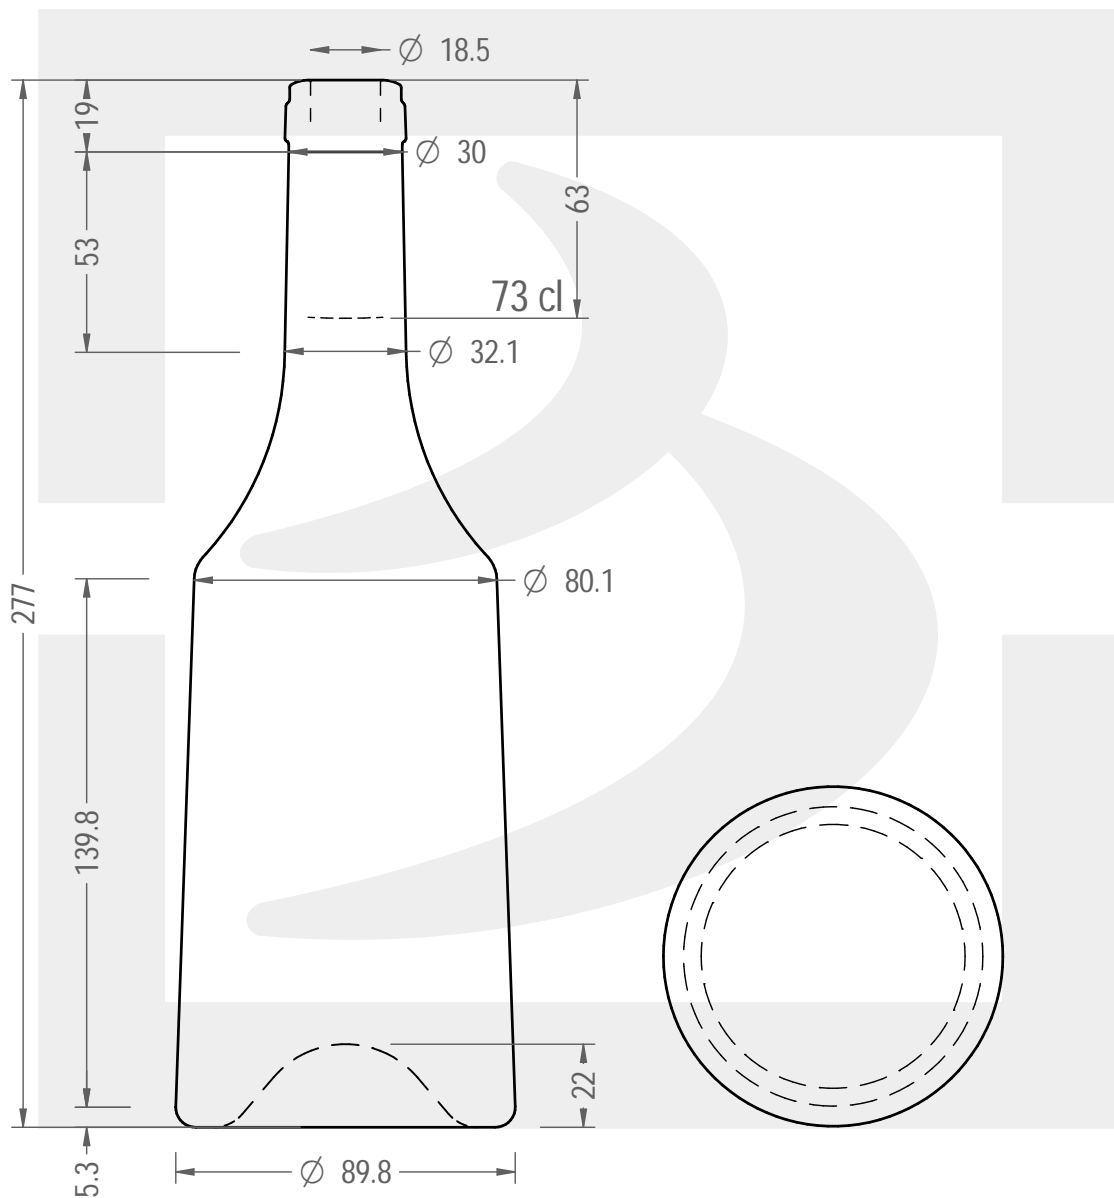

ARTICOLO / ITEM

BOT. BORG AEMILIA 750 S *

Colore : BIANCO EXTRA
Color :

bruni glass

berlinpackaging.eu

Il disegno è puramente indicativo e non vincolante - Berlin Packaging Italy S.p.A. non assume garanzia od obbligazione alcuna per l'utilizzo del presente disegno nè per le informazioni in esso riportate
This drawing is approximate and not binding - Berlin Packaging Italy S.p.A. does not assume any guarantee or obligation for use of this drawing or for information contained therein

Capacità R.B. (c.c.):	771	Peso vetro (gr):	500
Brimful capacity (c.c.):		Glass weight (gr):	
Altezza tot. (mm):	277	Bocca:	SUGHERO
Total height (mm):		Finish:	
Diametro corpo (mm):	89.8	Min. foro passante (mm):	-
Body diameter (mm):		Minimum through bore (mm):	
Resistenza a pressione (bar):	-	Scala:	1:2
Pressure resistance (bar):		Scale:	

Per ulteriori informazioni tecniche contattare il referente commerciale
For full technical details please contact sales representative

COD. ARTICOLO / ITEM CODE
31865D2

Data ultimo aggiornamento / Last update: 27/01/2022
Origine / Source: 31865