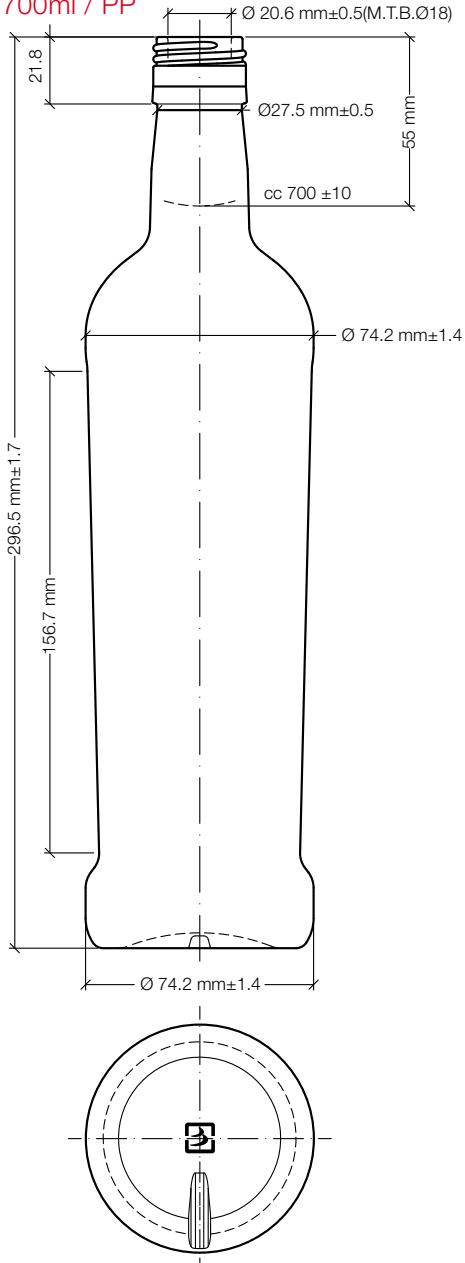

# Bruni Glass Collection

The new Midnight bottle, an innovative design for all your products

700ml / PP

|       |     |    |      |       |   |
|-------|-----|----|------|-------|---|
| • 700 | 450 | PP | 74.2 | 296.5 | ○ |
| 1000  | 500 | PP | 83.1 | 320   | ○ |