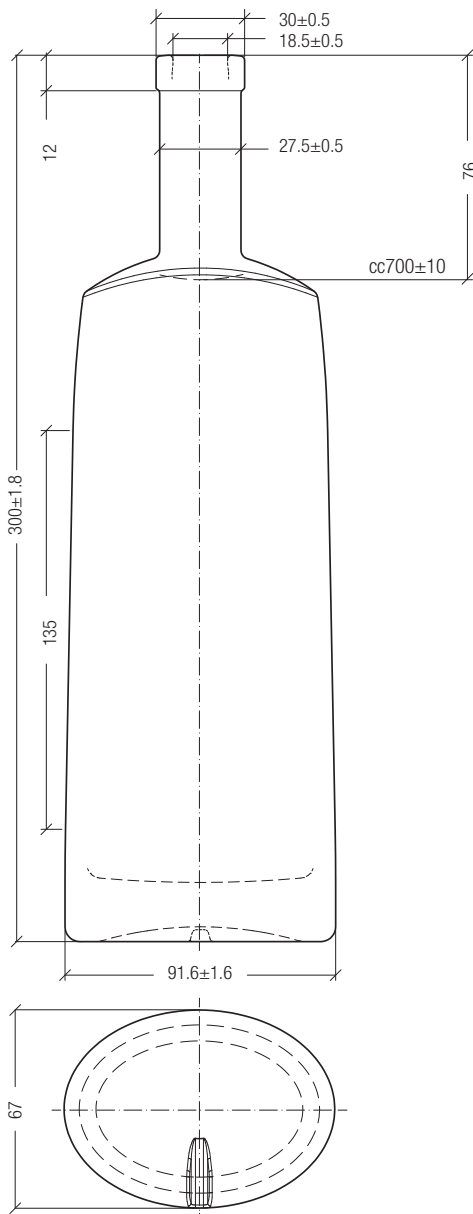

## Arya

## 700ml / BARTOP VINOLOK

700 | 750 | BARTOP VL | 91.6x67 | 300 | ○

Drawings, dimensions, images and technical data may be subject to variations.

PATENT PENDING

An exclusive and well recognizable personalized design of a container **is an added value for its content as well.**