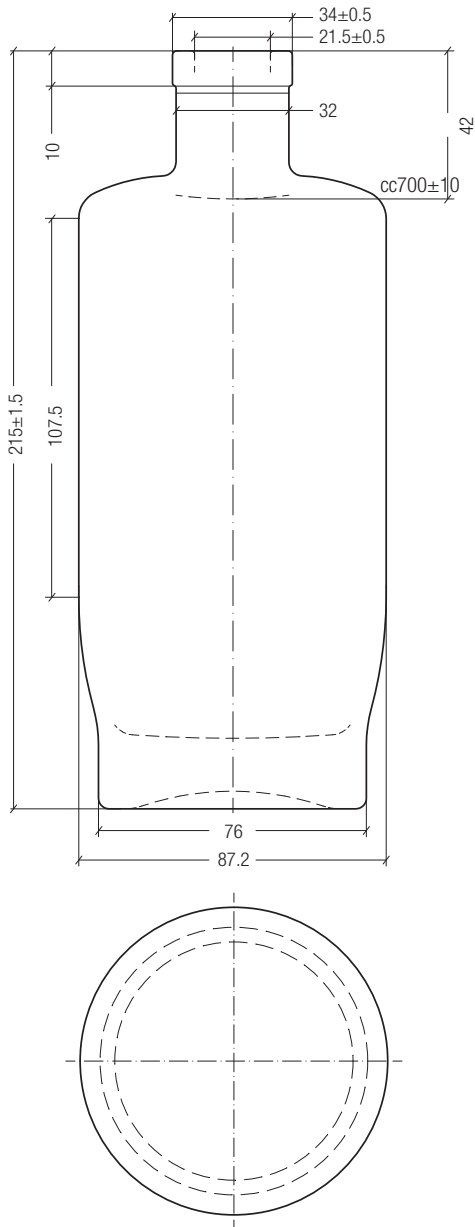

Sublime Collection

Jundo

Sublime Collection

The new Jundo bottle, an innovative design for all your products

10/2020

700ml / BARTOP VINOLOK

700 | 750 | BARTOP VL | Ø 87.2 | 215 | ○

Drawings, dimensions, images and technical data may be subject to variations.