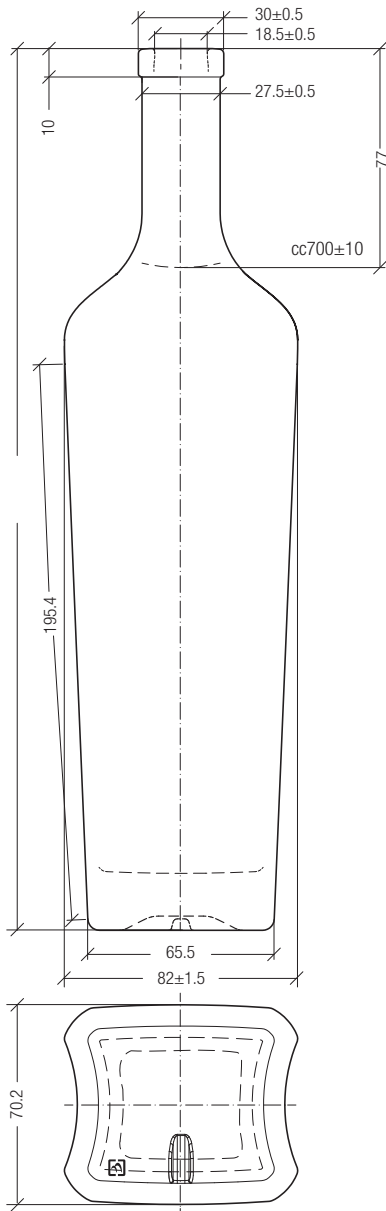

Sublime Collection

Philippe

Sublime Collection

The new Philippe bottle, an innovative design for all your products

700ml / BARTOPVINOLOK

700 | 750 | BARTOP VL | 82x70.2 | 310 | ○

Drawings, dimensions, images and technical data may be subject to variations.