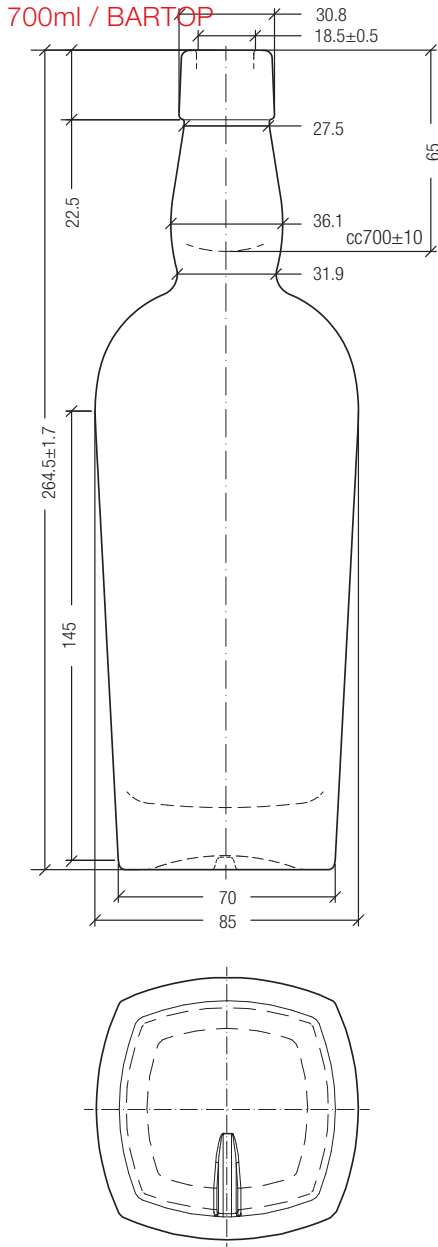

Sublime Collection

Allison

Sublime Collection

The new Allison bottle, an innovative design for all your products

700 | 750 | BARTOP | 85x85 | 264.5 | ○

Drawings, dimensions, images and technical data may be subject to variations.